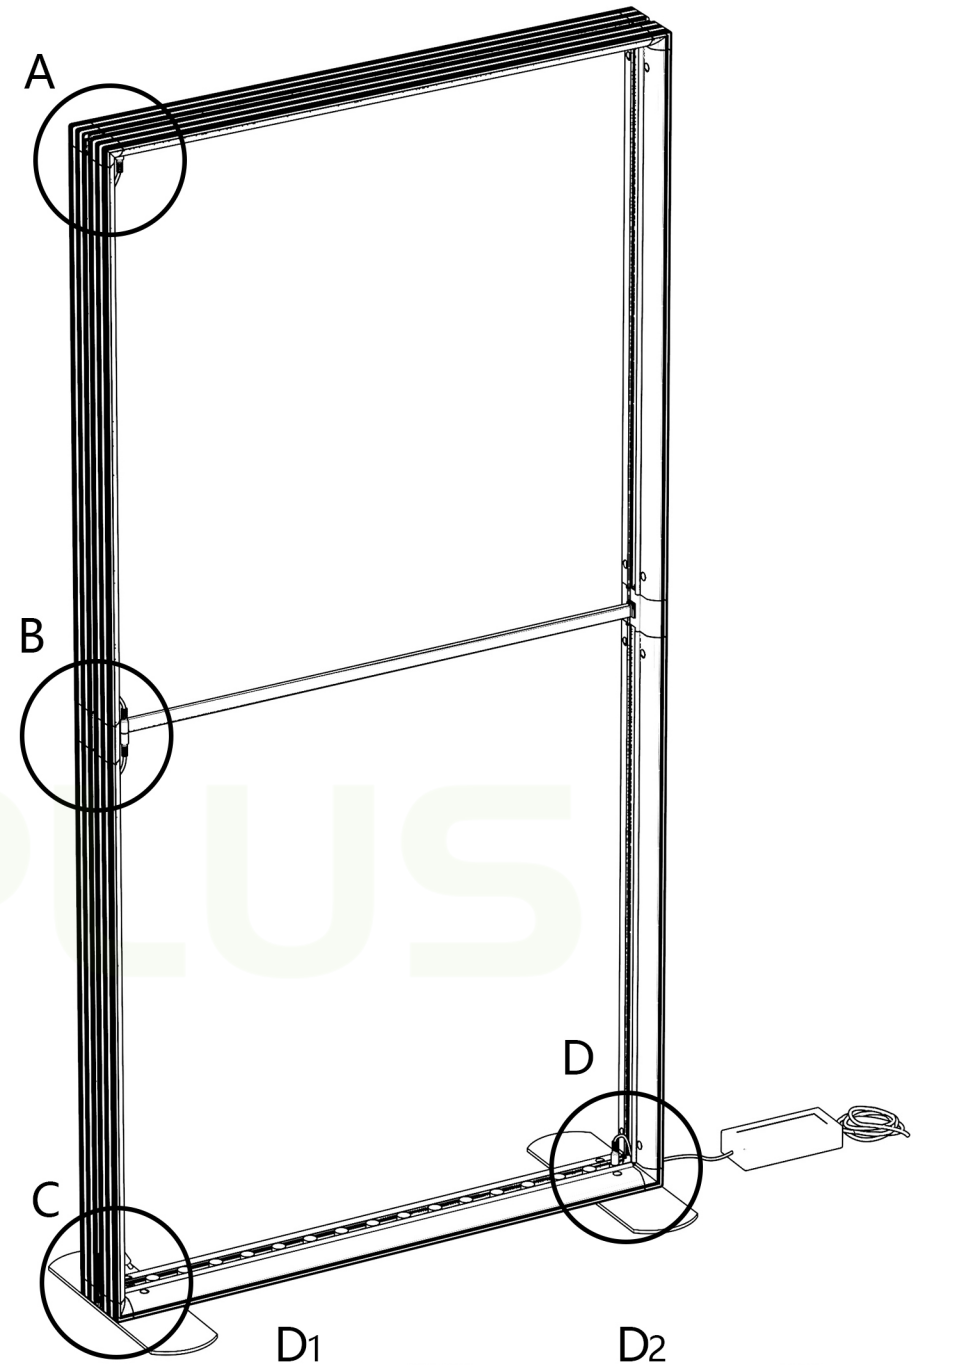

1000mm SEG Lightbox

Installation Guide

FRAME PLUS

Caution : One power supply
can only drive 3pcs LED light strip most

500/850/1000X1500(1000+500)
 500/850/1000X2000(1000+1000)
 500/850/1000X2250(1250+1000)
 500/850/1000X2500(1250+1250)

ELECTRIC
CIRCUIT LAYOUT

Horizontal Profile x 2

Vertical profile x 2

Extrusion for female & male connecting wire x 1

Extrusion for double male connecting wire x 1

Corner Part x 2

Connector Part x 2

Base Foot x 2

Support Pole x 1

Power supply x 1

1

2

3

5

4

6

8

7

500/850/1000X2500(1000+1000+500)
500/850/1000X3000(1000+1000+1000)