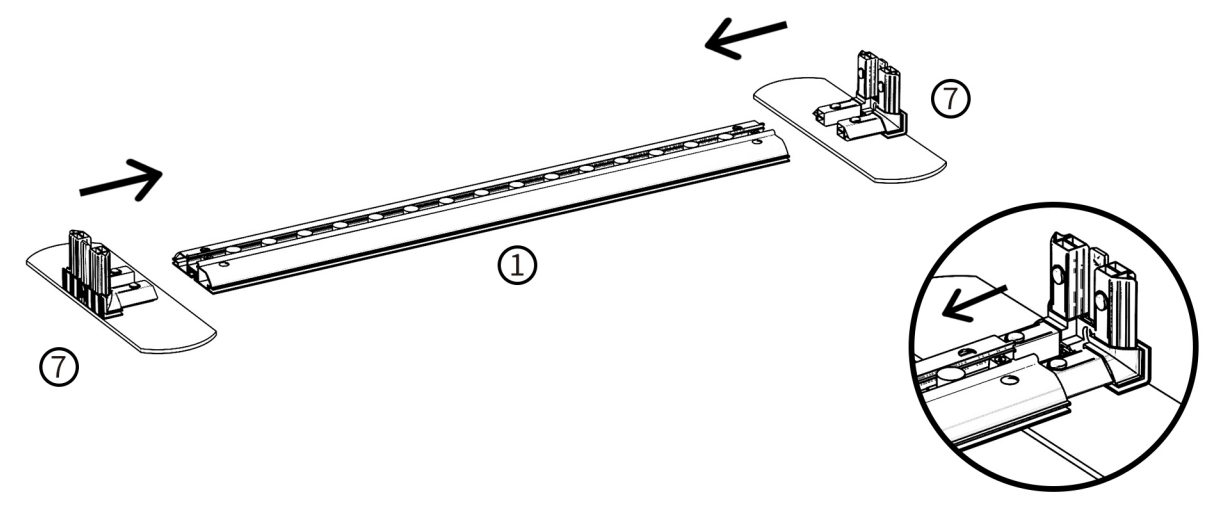

1000mm SEG Lightbox

Installation Guide

FRAME PLUS

Caution : One power supply
can only drive 3pcs LED light strip most

500/850/1000X1500(1000+500)
 500/850/1000X2000(1000+1000)
 500/850/1000X2250(1250+1000)
 500/850/1000X2500(1250+1250)

ELECTRIC
CIRCUIT LAYOUT

Horizontal Profile x 2

Vertical profile x 2

Extrusion for female & male connecting wire x 1

Extrusion for double male connecting wire x 1

Corner Part x 2

Connector Part x 2

Base Foot x 2

Support Pole x 1

Power supply x 1

1

2

3

5

4

6