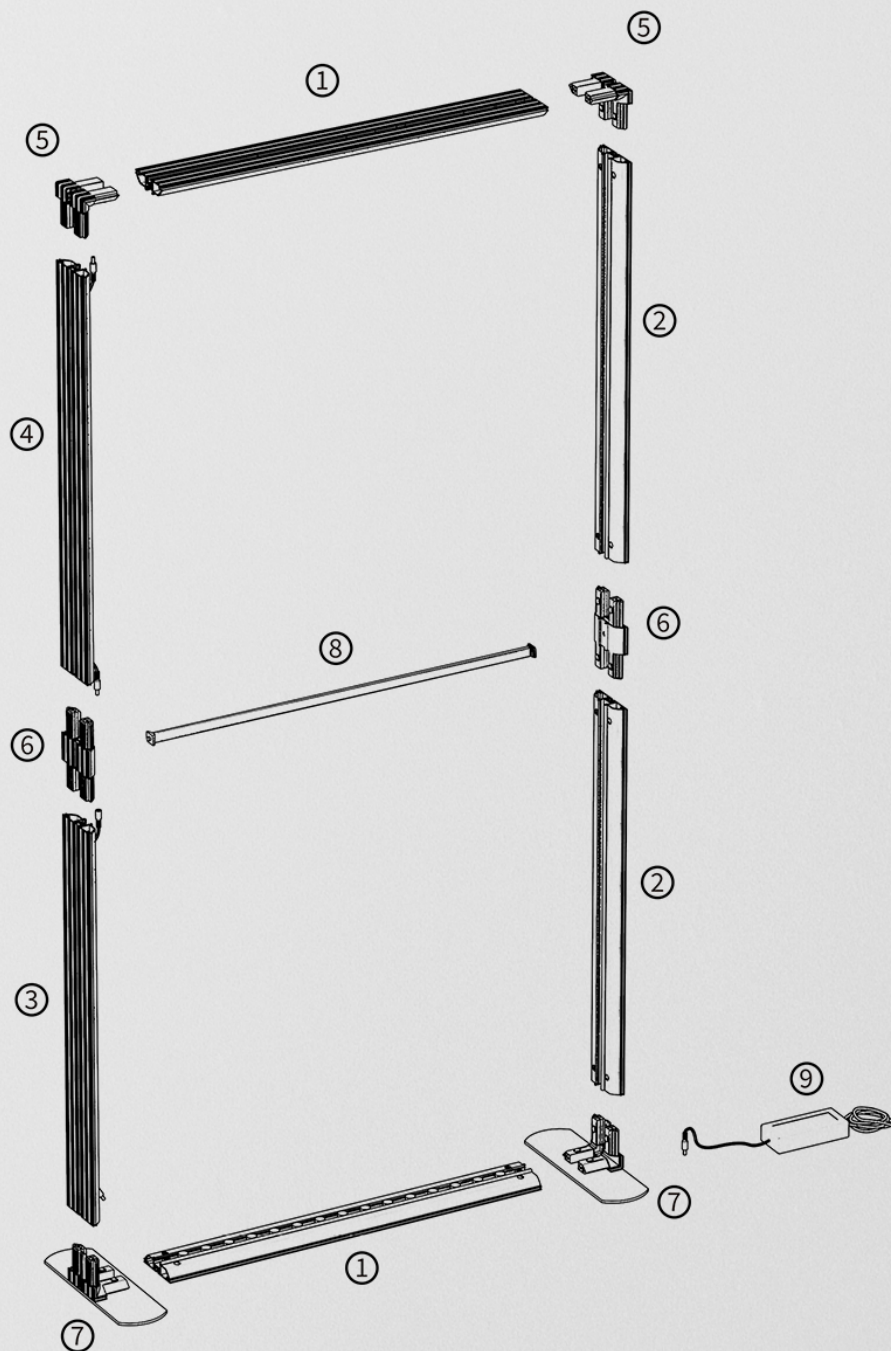

1000mm SEG Lightbox

Installation Guide

FRAME PLUS

Caution : One power supply
can only drive 3pcs LED light strip most

500/850/1000X1500(1000+500)
 500/850/1000X2000(1000+1000)
 500/850/1000X2250(1250+1000)
 500/850/1000X2500(1250+1250)

ELECTRIC
CIRCUIT LAYOUT

Horizontal Profile x 2

Vertical profile x 2

Extrusion for female & male connecting wire x 1

Extrusion for double male connecting wire x 1

Corner Part x 2

Connector Part x 2

Base Foot x 2

Support Pole x 1

Power supply x 1

1

2

3

5

4

6

8

7

500/850/1000X2500(1000+1000+500)
500/850/1000X3000(1000+1000+1000)