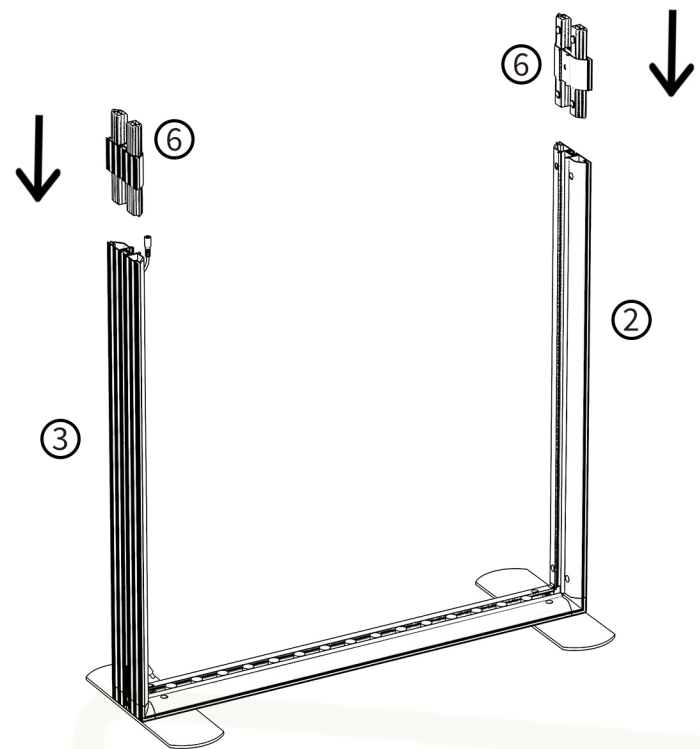

1000mm SEG Lightbox

Installation Guide

FRAME PLUS

Caution : One power supply
can only drive 3pcs LED light strip most

500/850/1000X1500(1000+500)
 500/850/1000X2000(1000+1000)
 500/850/1000X2250(1250+1000)
 500/850/1000X2500(1250+1250)

ELECTRIC
CIRCUIT LAYOUT

Horizontal Profile x 2

Vertical profile x 2

Extrusion for female & male connecting wire x 1

Extrusion for double male connecting wire x 1

Corner Part x 2

Connector Part x 2

Base Foot x 2

Support Pole x 1

Power supply x 1

1

2

3

5

4

6

8

7

500/850/1000X2500(1000+1000+500)
500/850/1000X3000(1000+1000+1000)