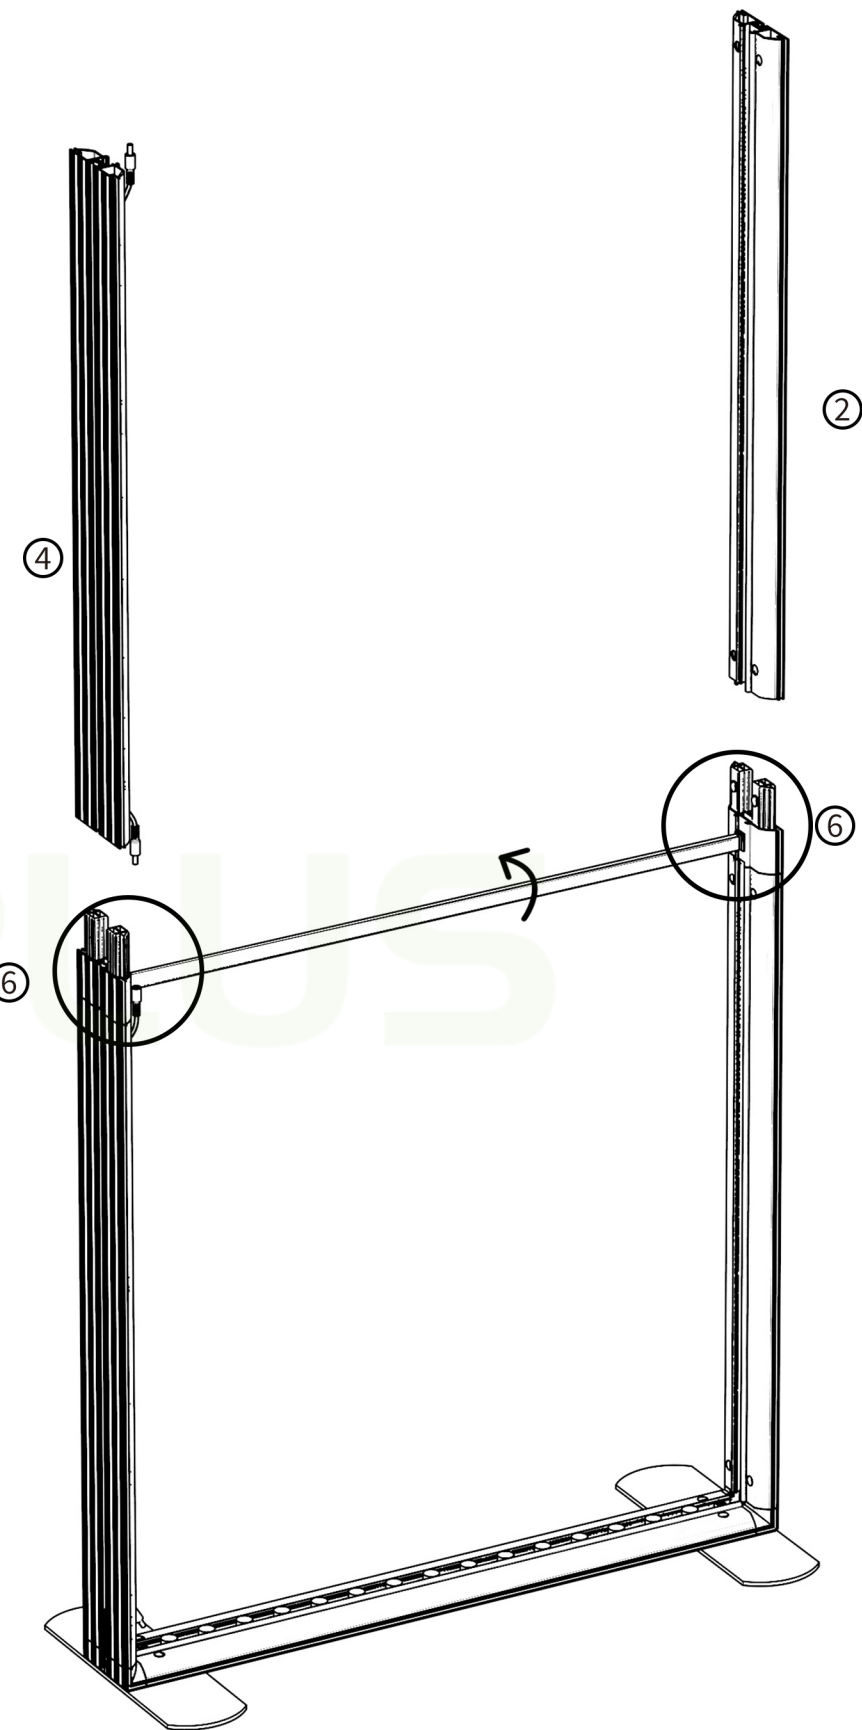

1000mm SEG Lightbox

Installation Guide

FRAME PLUS

Caution : One power supply
can only drive 3pcs LED light strip most

500/850/1000X1500(1000+500)
 500/850/1000X2000(1000+1000)
 500/850/1000X2250(1250+1000)
 500/850/1000X2500(1250+1250)

ELECTRIC
CIRCUIT LAYOUT

Horizontal Profile x 2

Vertical profile x 2

Extrusion for female & male connecting wire x 1

Extrusion for double male connecting wire x 1

Corner Part x 2

Connector Part x 2

Base Foot x 2

Support Pole x 1

Power supply x 1

1

2

3

5

4

6

8

7

500/850/1000X2500(1000+1000+500)
500/850/1000X3000(1000+1000+1000)