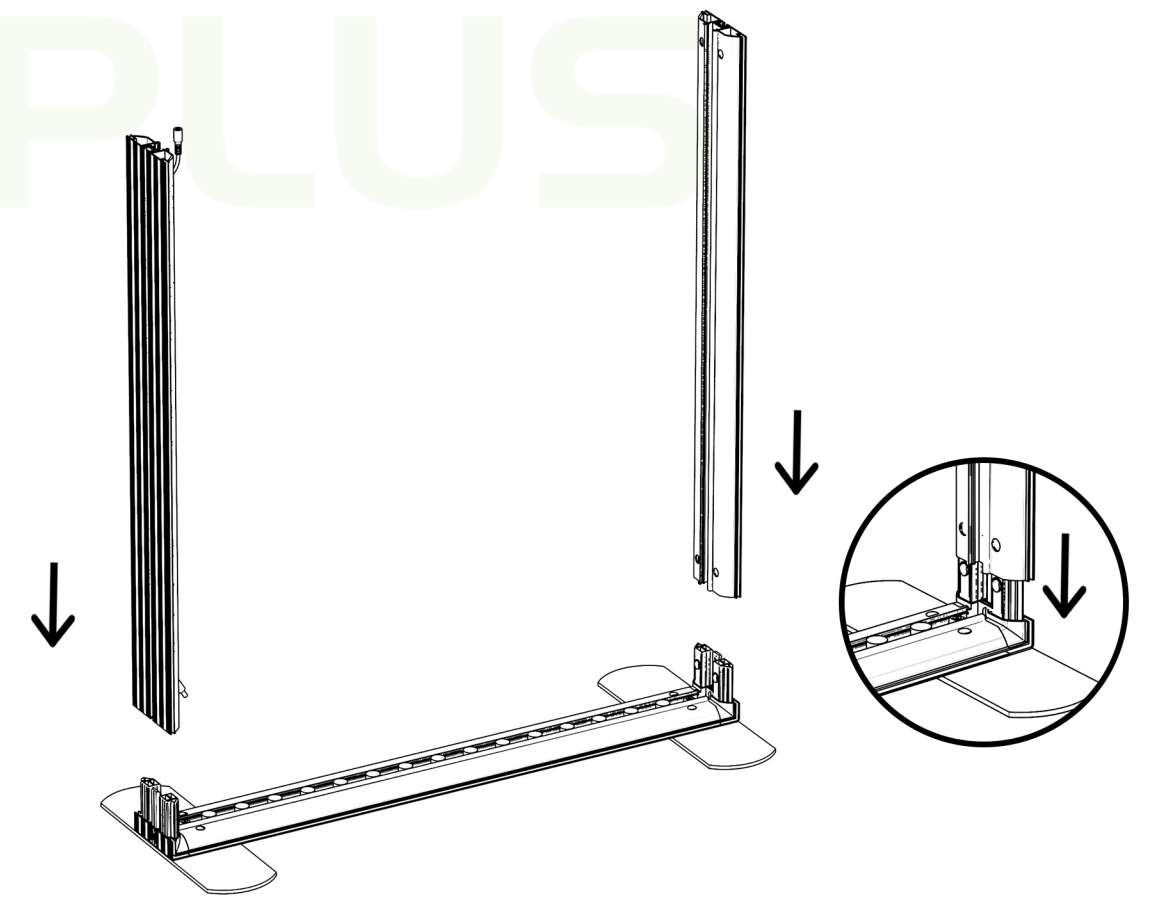

1000mm SEG Lightbox

Installation Guide

FRAME PLUS

Caution : One power supply
can only drive 3pcs LED light strip most

500/850/1000X1500(1000+500)
 500/850/1000X2000(1000+1000)
 500/850/1000X2250(1250+1000)
 500/850/1000X2500(1250+1250)

ELECTRIC
CIRCUIT LAYOUT

Horizontal Profile x 2

Vertical profile x 2

Extrusion for female & male connecting wire x 1

Extrusion for double male connecting wire x 1

Corner Part x 2

Connector Part x 2

Base Foot x 2

Support Pole x 1

Power supply x 1

1

2

3

5

4

6

8

7

500/850/1000X2500(1000+1000+500)
500/850/1000X3000(1000+1000+1000)