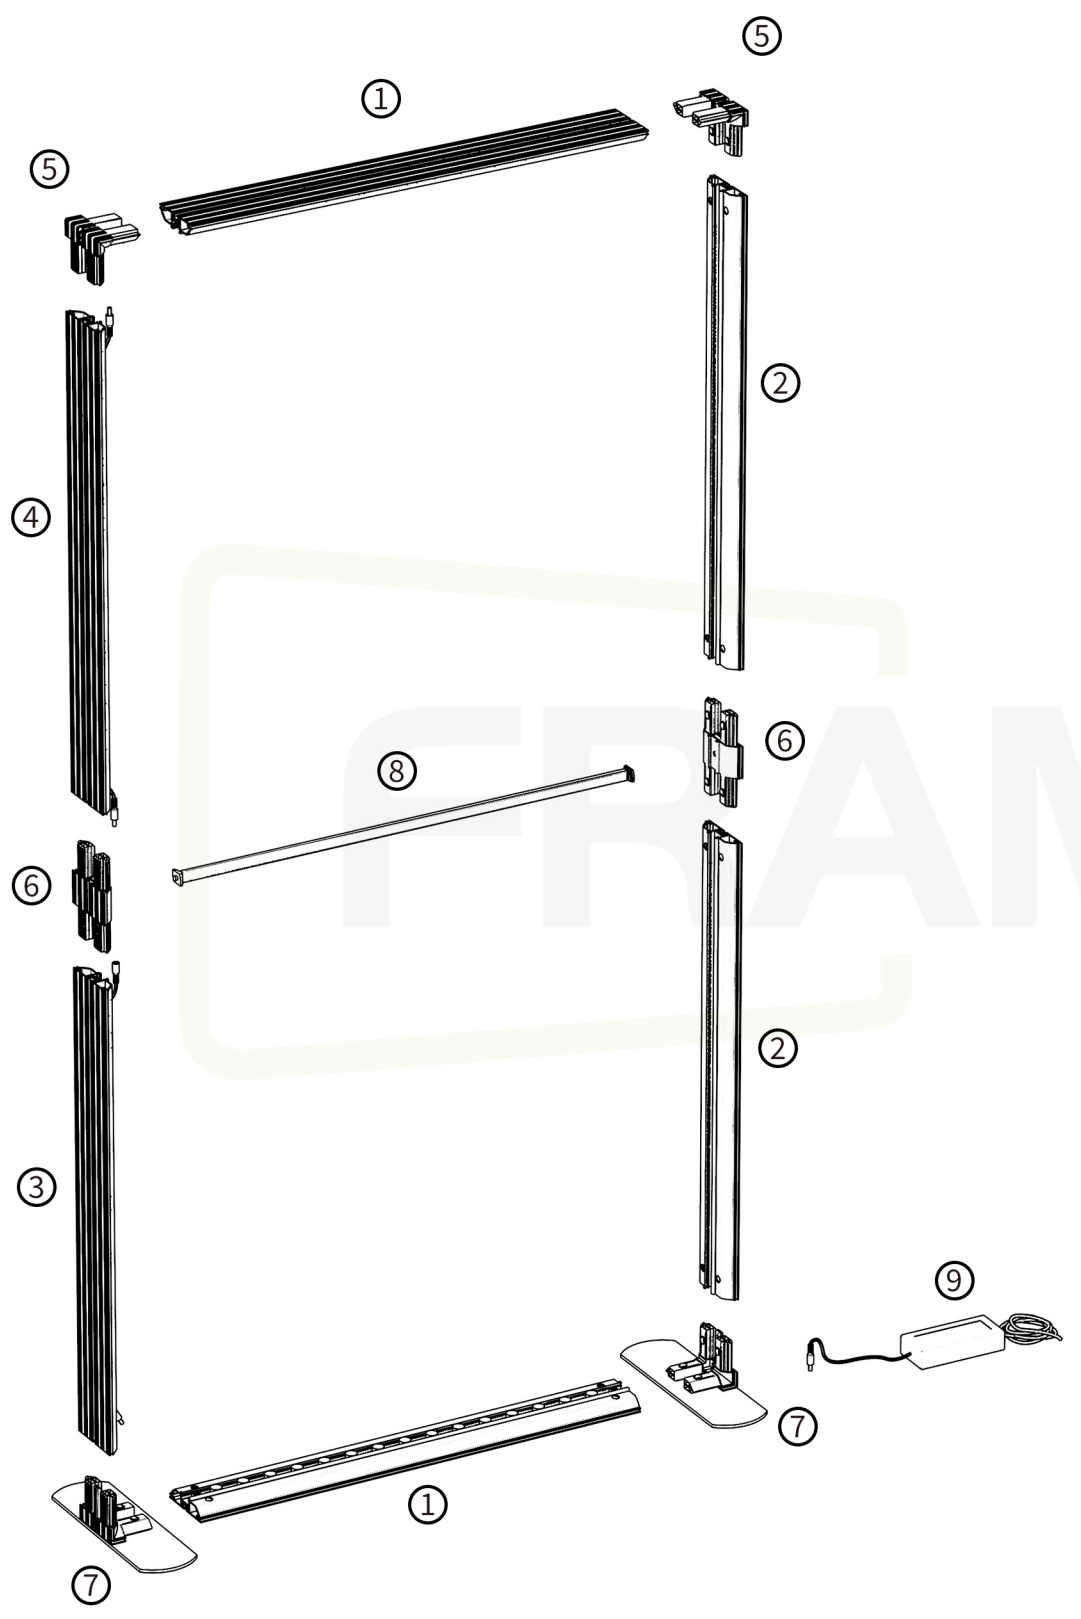

1000mm SEG Lightbox

Installation Guide

FRAME PLUS

Caution : One power supply
can only drive 3pcs LED light strip most

500/850/1000X1500(1000+500)
 500/850/1000X2000(1000+1000)
 500/850/1000X2250(1250+1000)
 500/850/1000X2500(1250+1250)

ELECTRIC
CIRCUIT LAYOUT

Horizontal Profile x 2

Vertical profile x 2

Extrusion for female & male connecting wire x 1

Extrusion for double male connecting wire x 1

Corner Part x 2

Connector Part x 2

Base Foot x 2

Support Pole x 1

Power supply x 1

1

2

3

5

4

6

8

7

500/850/1000X2500(1000+1000+500)
500/850/1000X3000(1000+1000+1000)