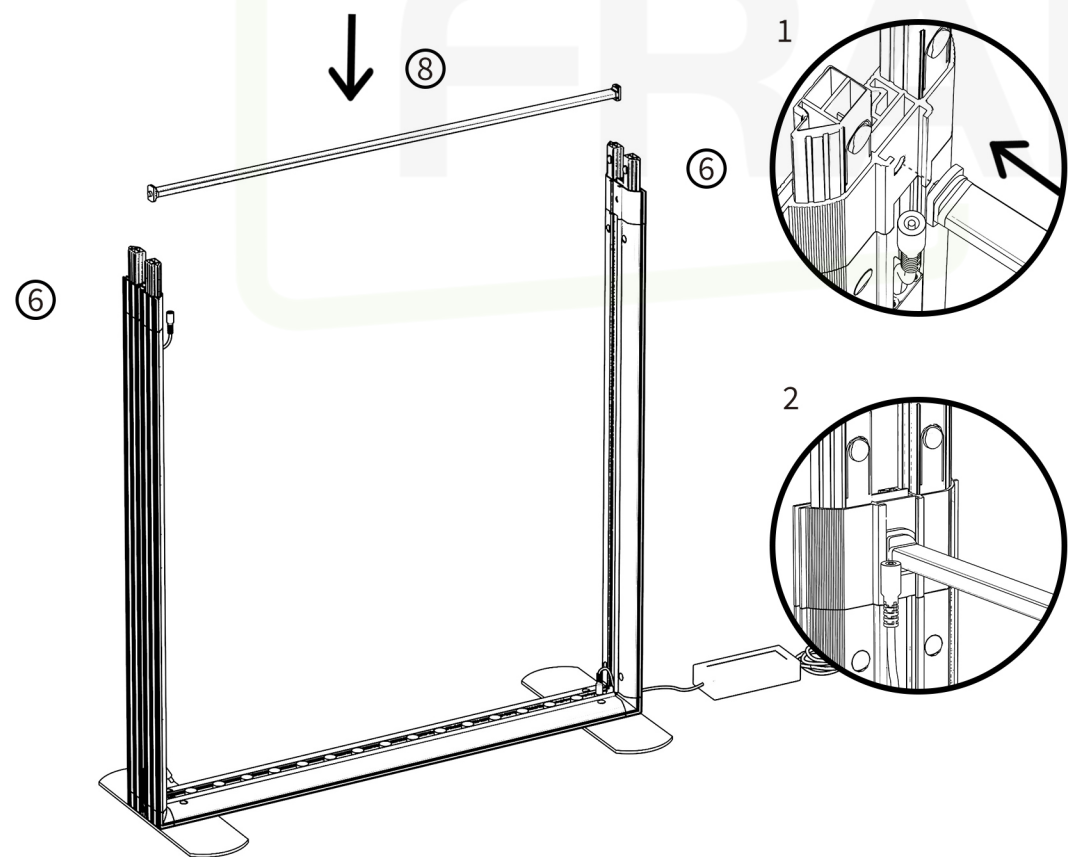

1000mm SEG Lightbox

Installation Guide

FRAME PLUS

Caution : One power supply
can only drive 3pcs LED light strip most

500/850/1000X1500(1000+500)
 500/850/1000X2000(1000+1000)
 500/850/1000X2250(1250+1000)
 500/850/1000X2500(1250+1250)

ELECTRIC
CIRCUIT LAYOUT

Horizontal Profile x 2

Vertical profile x 2

Extrusion for female & male connecting wire x 1

Extrusion for double male connecting wire x 1

Corner Part x 2

Connector Part x 2

Base Foot x 2

Support Pole x 1

Power supply x 1

1

2

3

5

4

6

8

7

500/850/1000X2500(1000+1000+500)
500/850/1000X3000(1000+1000+1000)