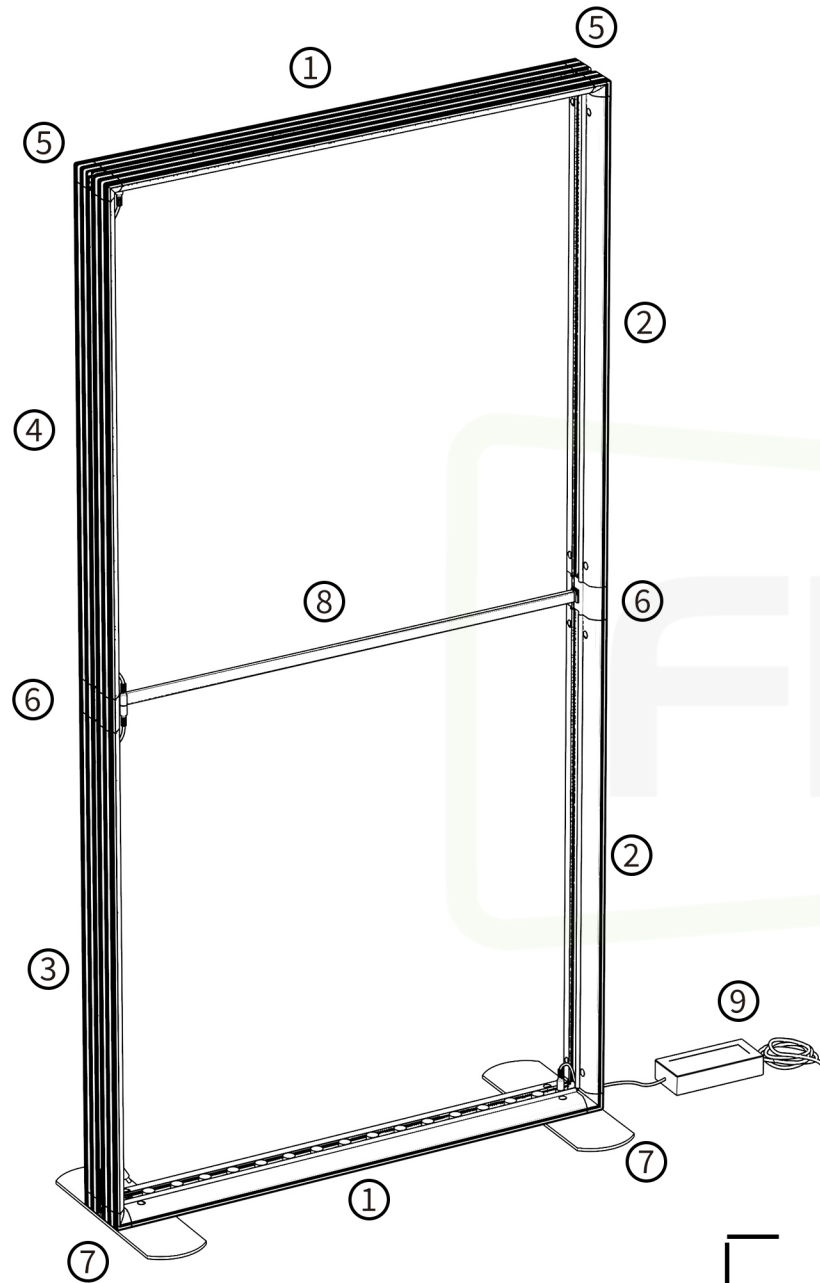

1000mm SEG Lightbox

Installation Guide

FRAME PLUS

Caution : One power supply
can only drive 3pcs LED light strip most

500/850/1000X1500(1000+500)
 500/850/1000X2000(1000+1000)
 500/850/1000X2250(1250+1000)
 500/850/1000X2500(1250+1250)

ELECTRIC
CIRCUIT LAYOUT

Horizontal Profile x 2

Vertical profile x 2

Extrusion for female & male connecting wire x 1

Extrusion for double male connecting wire x 1

Corner Part x 2

Connector Part x 2

Base Foot x 2

Support Pole x 1

Power supply x 1

1

2

3

5

4

6

8

7

500/850/1000X2500(1000+1000+500)
500/850/1000X3000(1000+1000+1000)