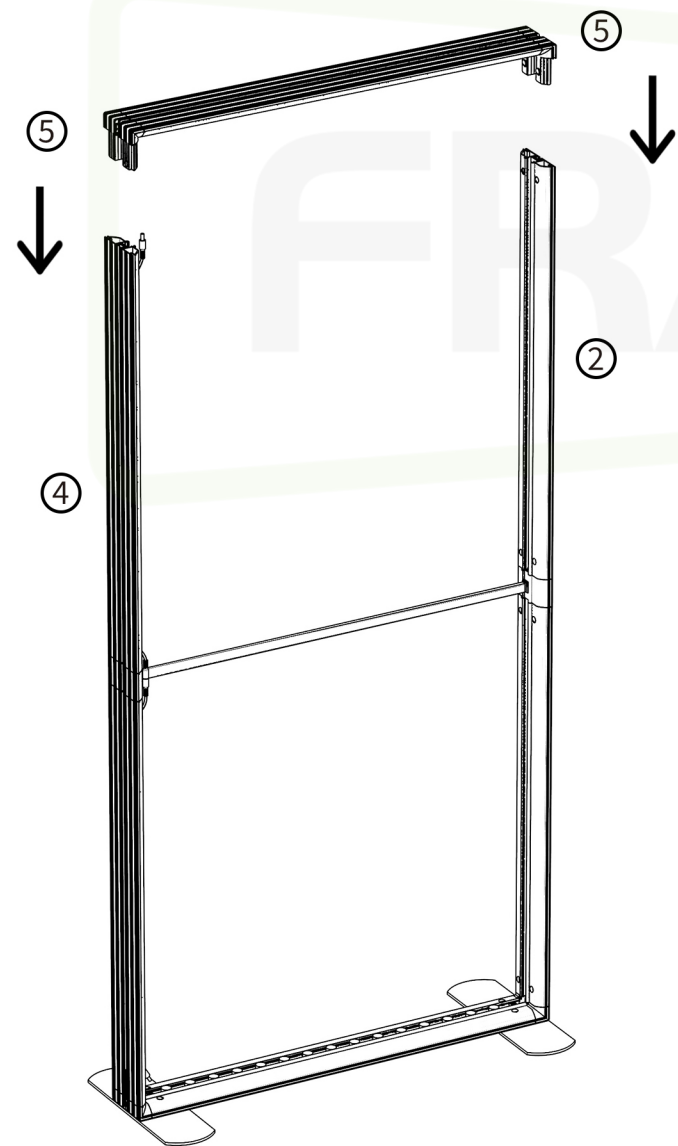

1000mm SEG Lightbox

Installation Guide

FRAME PLUS

Caution : One power supply
can only drive 3pcs LED light strip most

500/850/1000X1500(1000+500)
 500/850/1000X2000(1000+1000)
 500/850/1000X2250(1250+1000)
 500/850/1000X2500(1250+1250)

ELECTRIC
CIRCUIT LAYOUT

Horizontal Profile x 2

Vertical profile x 2

Extrusion for female & male connecting wire x 1

Extrusion for double male connecting wire x 1

Corner Part x 2

Connector Part x 2

Base Foot x 2

Support Pole x 1

Power supply x 1

1

2

3

5

4

6

8

7

500/850/1000X2500(1000+1000+500)
500/850/1000X3000(1000+1000+1000)