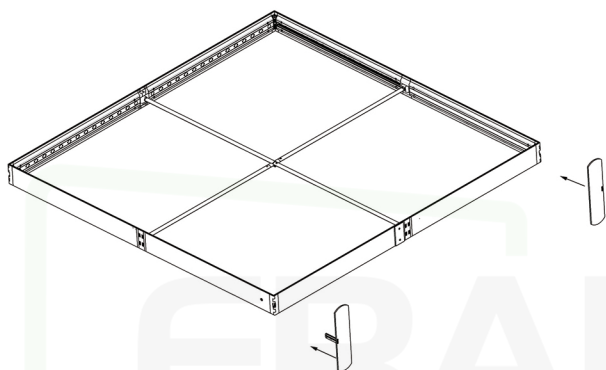

6

7

8

CONNECT THE POWER CORD

9

INSTALLATION FABRIC