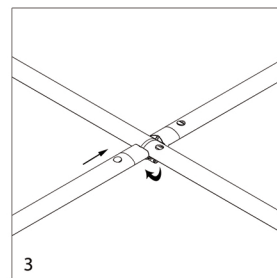

6

7

8

CONNECT THE POWER CORD

9

INSTALLATION FABRIC