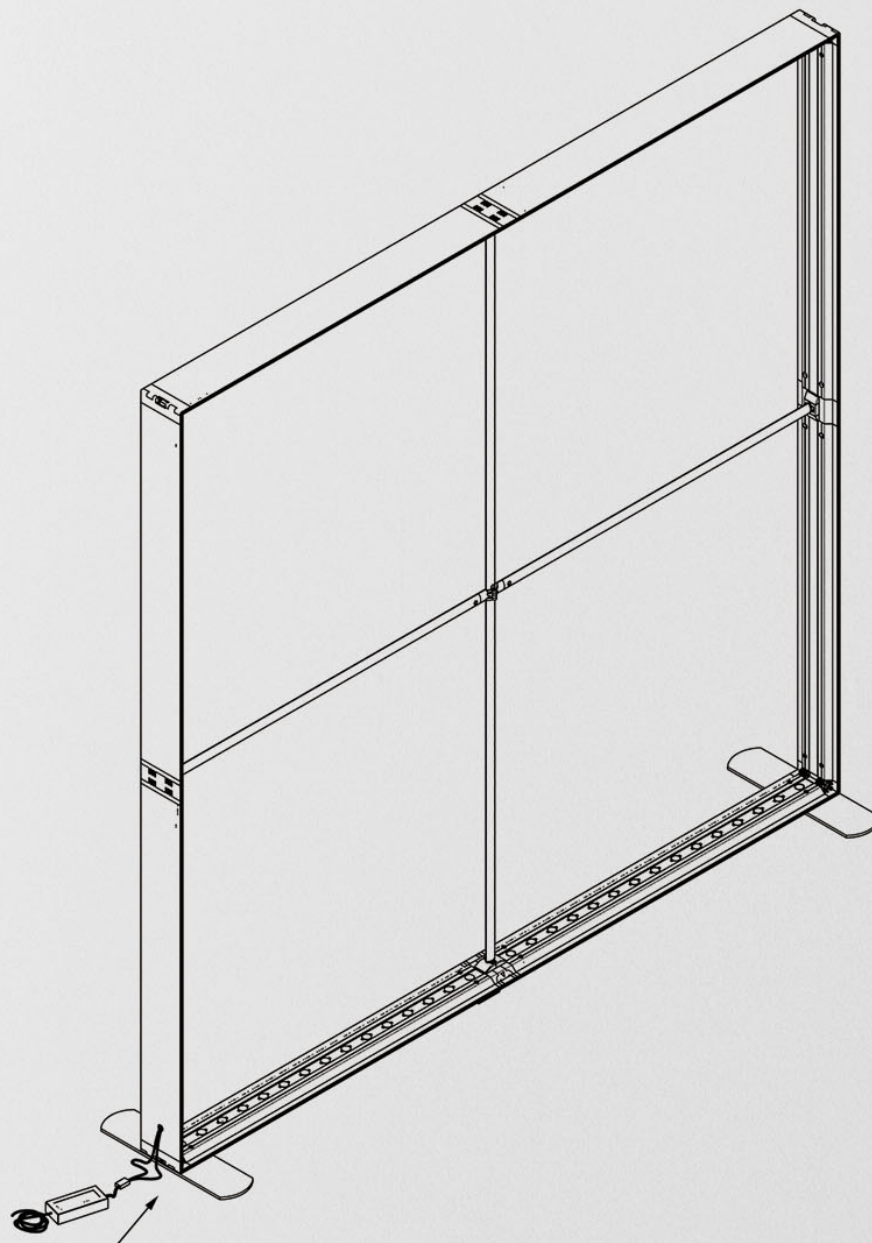

PDF

2000mm

Expand Foldable Lightbox

Installation Guide

INSTRUCTION

LIGHT BOX(2000x2000/2250/2500)

1. Remove all accessories from the packaging and place them on the ground.
2. Before assembly, ensure that there is sufficient space and that there are no pedestrians in the vicinity.
3. Be sure to assemble the light box on the ground.

6

7

8

CONNECT THE POWER CORD

9

INSTALLATION FABRIC