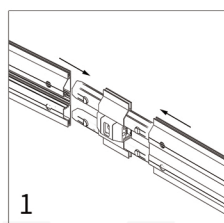

PDF

2000mm

Expand Foldable Lightbox

Installation Guide

INSTRUCTION

LIGHT BOX(2000x2000/2250/2500)

1. Remove all accessories from the packaging and place them on the ground.
2. Before assembly, ensure that there is sufficient space and that there are no pedestrians in the vicinity.
3. Be sure to assemble the light box on the ground.