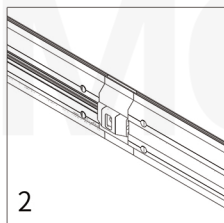

PDF

2000mm

Expand Foldable Lightbox

Installation Guide

INSTRUCTION

LIGHT BOX(2000x2000/2250/2500)

1. Remove all accessories from the packaging and place them on the ground.
2. Before assembly, ensure that there is sufficient space and that there are no pedestrians in the vicinity.
3. Be sure to assemble the light box on the ground.