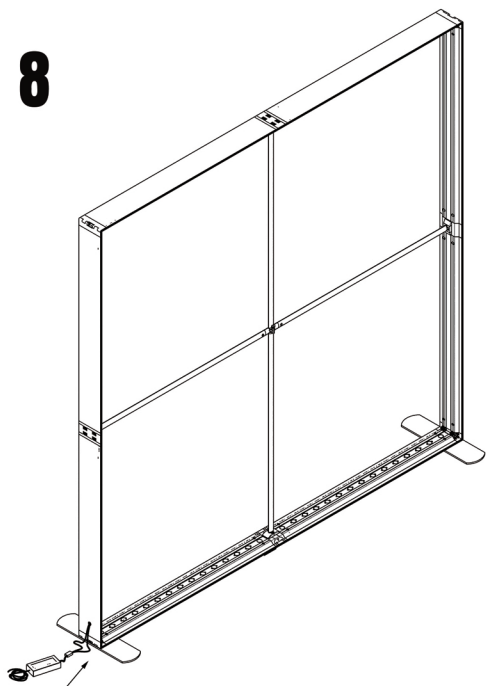

6

7

8

CONNECT THE POWER CORD

9

INSTALLATION FABRIC