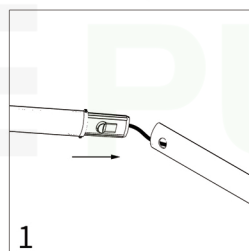

PDF

2000mm

Expand Foldable Lightbox

Installation Guide

INSTRUCTION

LIGHT BOX(2000x2000/2250/2500)

1. Remove all accessories from the packaging and place them on the ground.
2. Before assembly, ensure that there is sufficient space and that there are no pedestrians in the vicinity.
3. Be sure to assemble the light box on the ground.