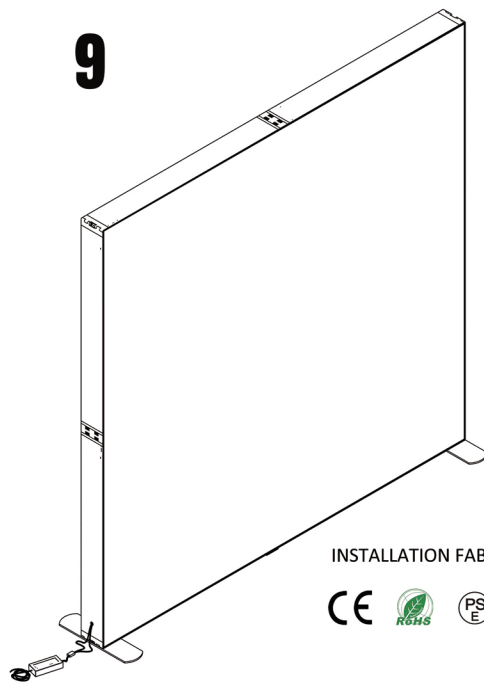

PDF

2000mm

Expand Foldable Lightbox

Installation Guide

INSTRUCTION

LIGHT BOX(2000x2000/2250/2500)

1. Remove all accessories from the packaging and place them on the ground.
2. Before assembly, ensure that there is sufficient space and that there are no pedestrians in the vicinity.
3. Be sure to assemble the light box on the ground.

6

7

8

CONNECT THE POWER CORD

9

INSTALLATION FABRIC