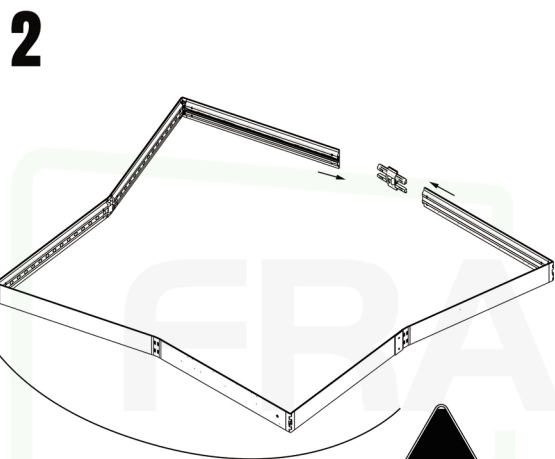

PDF

2000mm

Expand Foldable Lightbox

Installation Guide

INSTRUCTION

LIGHT BOX(2000x2000/2250/2500)

1. Remove all accessories from the packaging and place them on the ground.
2. Before assembly, ensure that there is sufficient space and that there are no pedestrians in the vicinity.
3. Be sure to assemble the light box on the ground.

6

7

8

CONNECT THE POWER CORD

9

INSTALLATION FABRIC