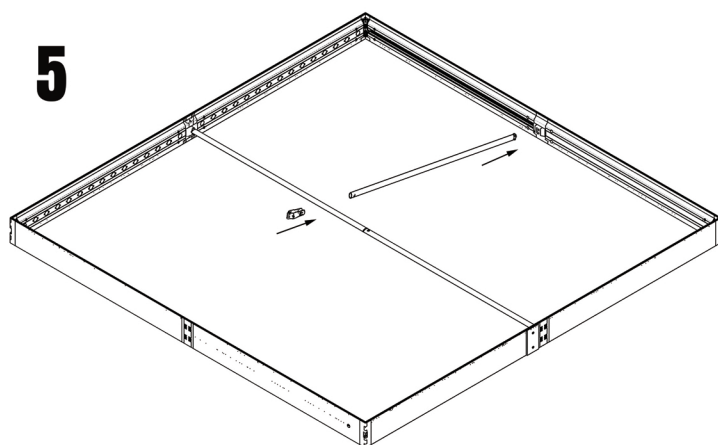

PDF

2000mm

Expand Foldable Lightbox

Installation Guide

INSTRUCTION

LIGHT BOX(2000x2000/2250/2500)

1. Remove all accessories from the packaging and place them on the ground.
2. Before assembly, ensure that there is sufficient space and that there are no pedestrians in the vicinity.
3. Be sure to assemble the light box on the ground.