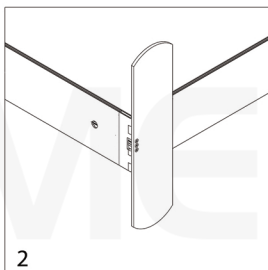

6

7

8

CONNECT THE POWER CORD

9

INSTALLATION FABRIC