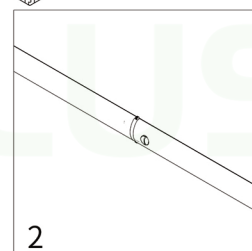

PDF

2000mm

Expand Foldable Lightbox

Installation Guide

INSTRUCTION

LIGHT BOX(2000x2000/2250/2500)

1. Remove all accessories from the packaging and place them on the ground.
2. Before assembly, ensure that there is sufficient space and that there are no pedestrians in the vicinity.
3. Be sure to assemble the light box on the ground.