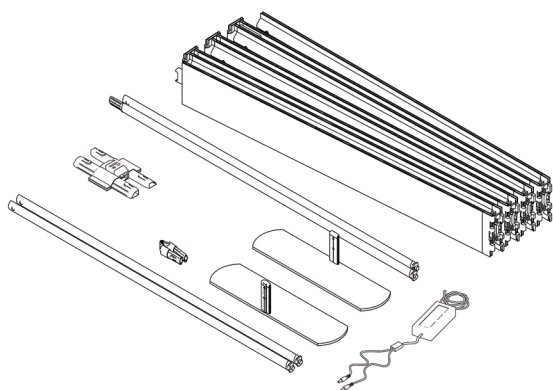

PDF

2000mm

Expand Foldable Lightbox

Installation Guide

INSTRUCTION

LIGHT BOX(2000x2000/2250/2500)

1. Remove all accessories from the packaging and place them on the ground.
2. Before assembly, ensure that there is sufficient space and that there are no pedestrians in the vicinity.
3. Be sure to assemble the light box on the ground.

6

7

8

CONNECT THE POWER CORD

9

INSTALLATION FABRIC