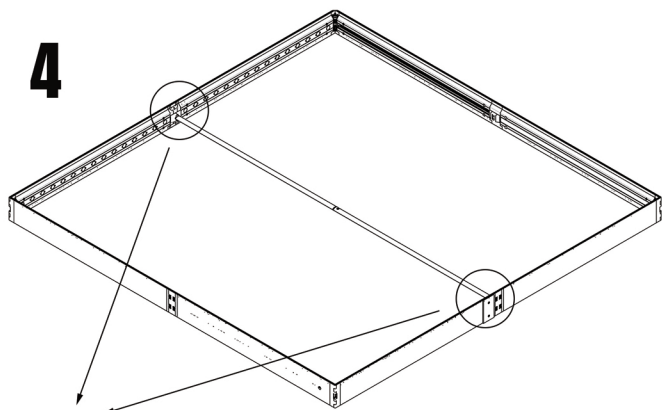

PDF

2000mm

Expand Foldable Lightbox

Installation Guide

INSTRUCTION

LIGHT BOX(2000x2000/2250/2500)

1. Remove all accessories from the packaging and place them on the ground.
2. Before assembly, ensure that there is sufficient space and that there are no pedestrians in the vicinity.
3. Be sure to assemble the light box on the ground.