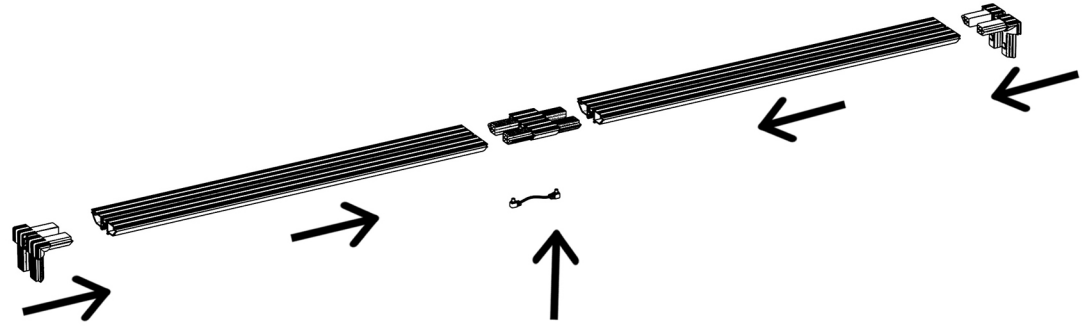

## Installation Guide

1500/1850/2000X1500(1000+500)  
 1500/1850/2000X2000(1000+1000)  
 1500/1850/2000X2250(1250+1000)  
 1500/1850/2000X2500(1250+1250)

- ①  Horizontal Profile x 4
- ②  Vertical Profile x 2
- ③  Extrusion for female & male connecting wire x 2
- ④  Corner Part x 2
- ⑤  Connector Part x 3
- ⑥  Base Foot x 2
- ⑦  Base Foot x 1  
Using For Big Size
- ⑧  Support Pole x 2
- ⑨  Round Shape Support Pole x 2
- ⑩  Cross Part x 1
- ⑪  Double Male Connecting Wire x 2
- ⑫  Power Supply x 2

1

2

3

4

5

6

7

8

1500/1850/2000X2500(1000+1000+500)  
1500/1850/2000X3000(1000+1000+1000)