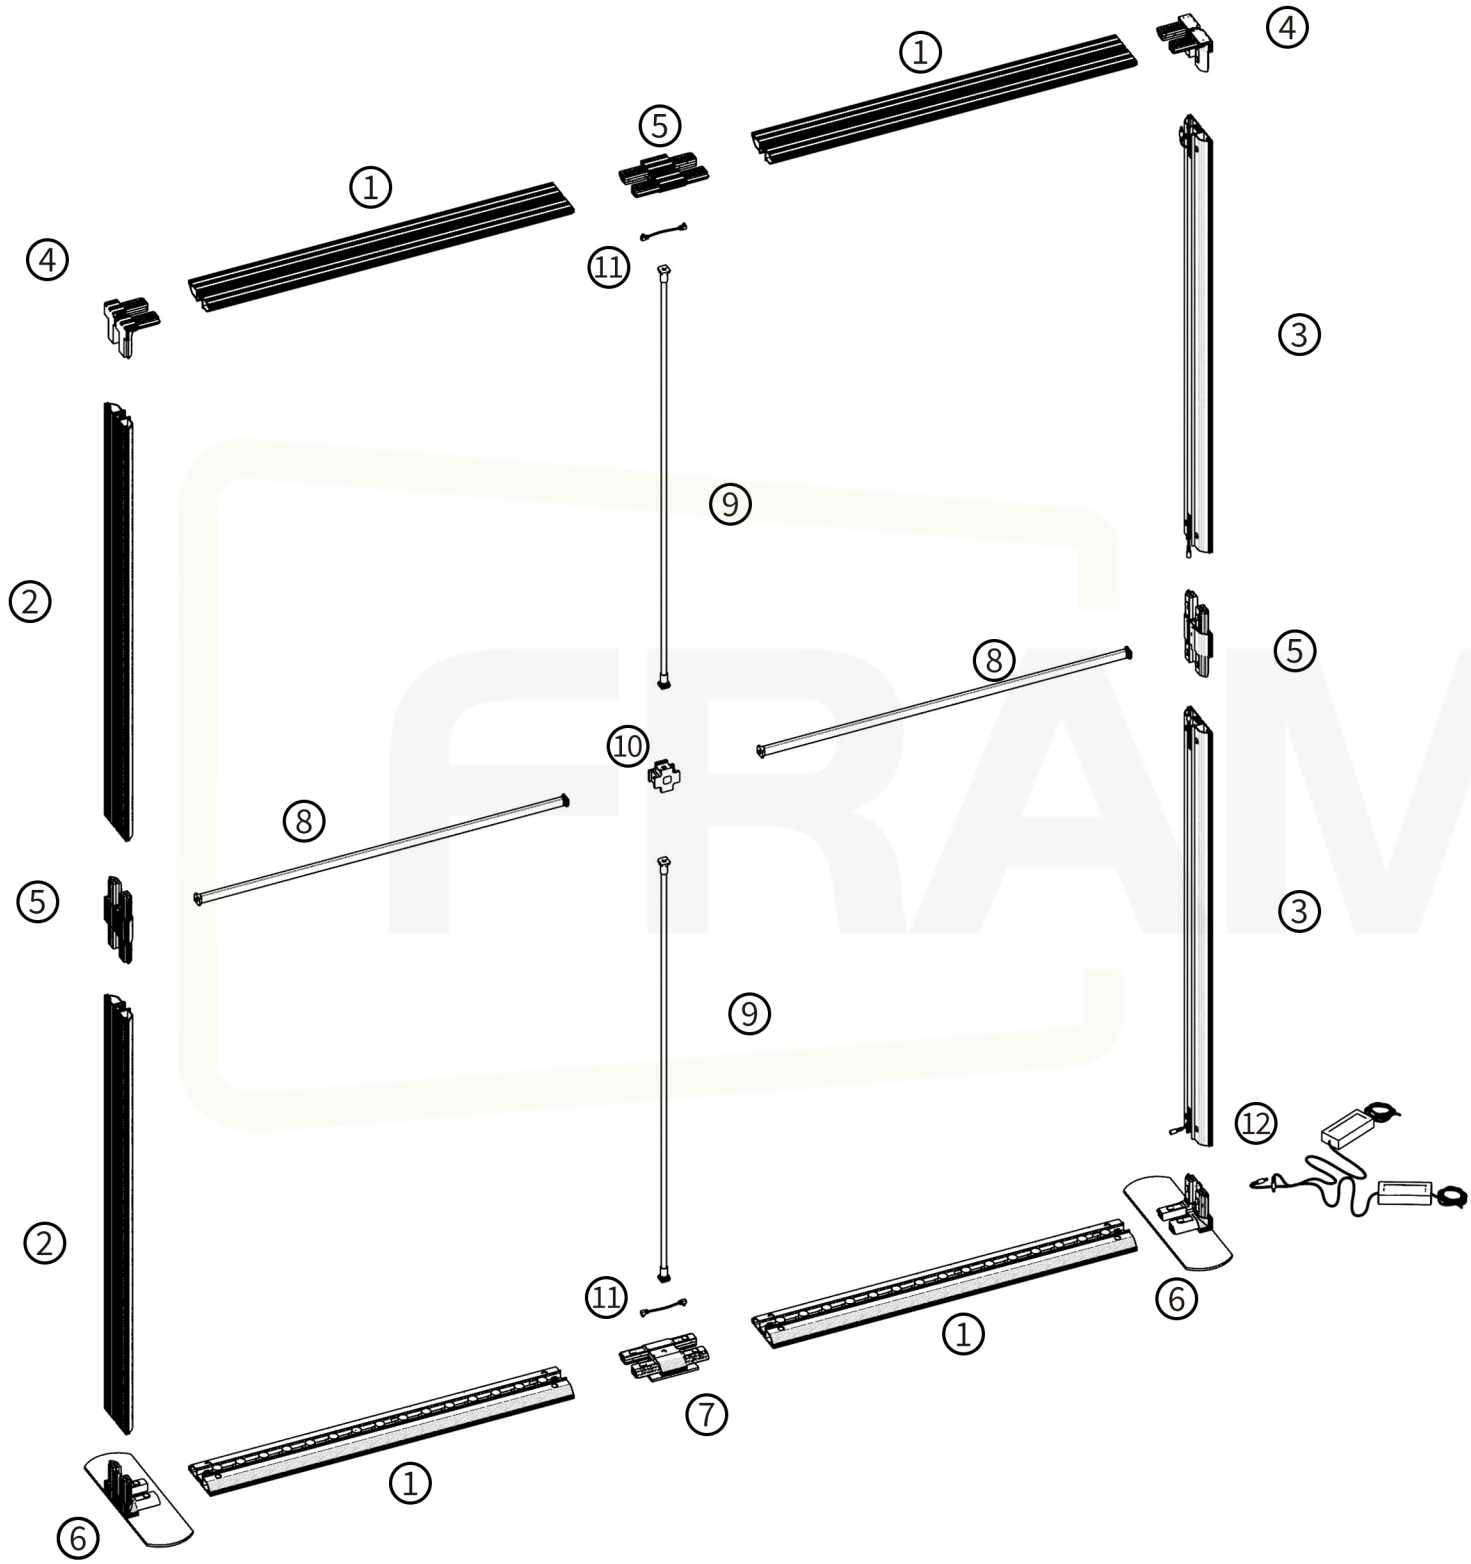

# 2000mm SEG Lightbox

## Installation Guide

1500/1850/2000X1500(1000+500)  
 1500/1850/2000X2000(1000+1000)  
 1500/1850/2000X2250(1250+1000)  
 1500/1850/2000X2500(1250+1250)

- ①  Horizontal Profile x 4
- ②  Vertical Profile x 2
- ③  Extrusion for female & male connecting wire x 2
- ④  Corner Part x 2
- ⑤  Connector Part x 3
- ⑥  Base Foot x 2
- ⑦  Base Foot x 1  
Using For Big Size
- ⑧  Support Pole x 2
- ⑨  Round Shape Support Pole x 2
- ⑩  Cross Part x 1
- ⑪  Double Male Connecting Wire x 2
- ⑫  Power Supply x 2

1

2

3

4

5

6

7

8

1500/1850/2000X2500(1000+1000+500)  
1500/1850/2000X3000(1000+1000+1000)