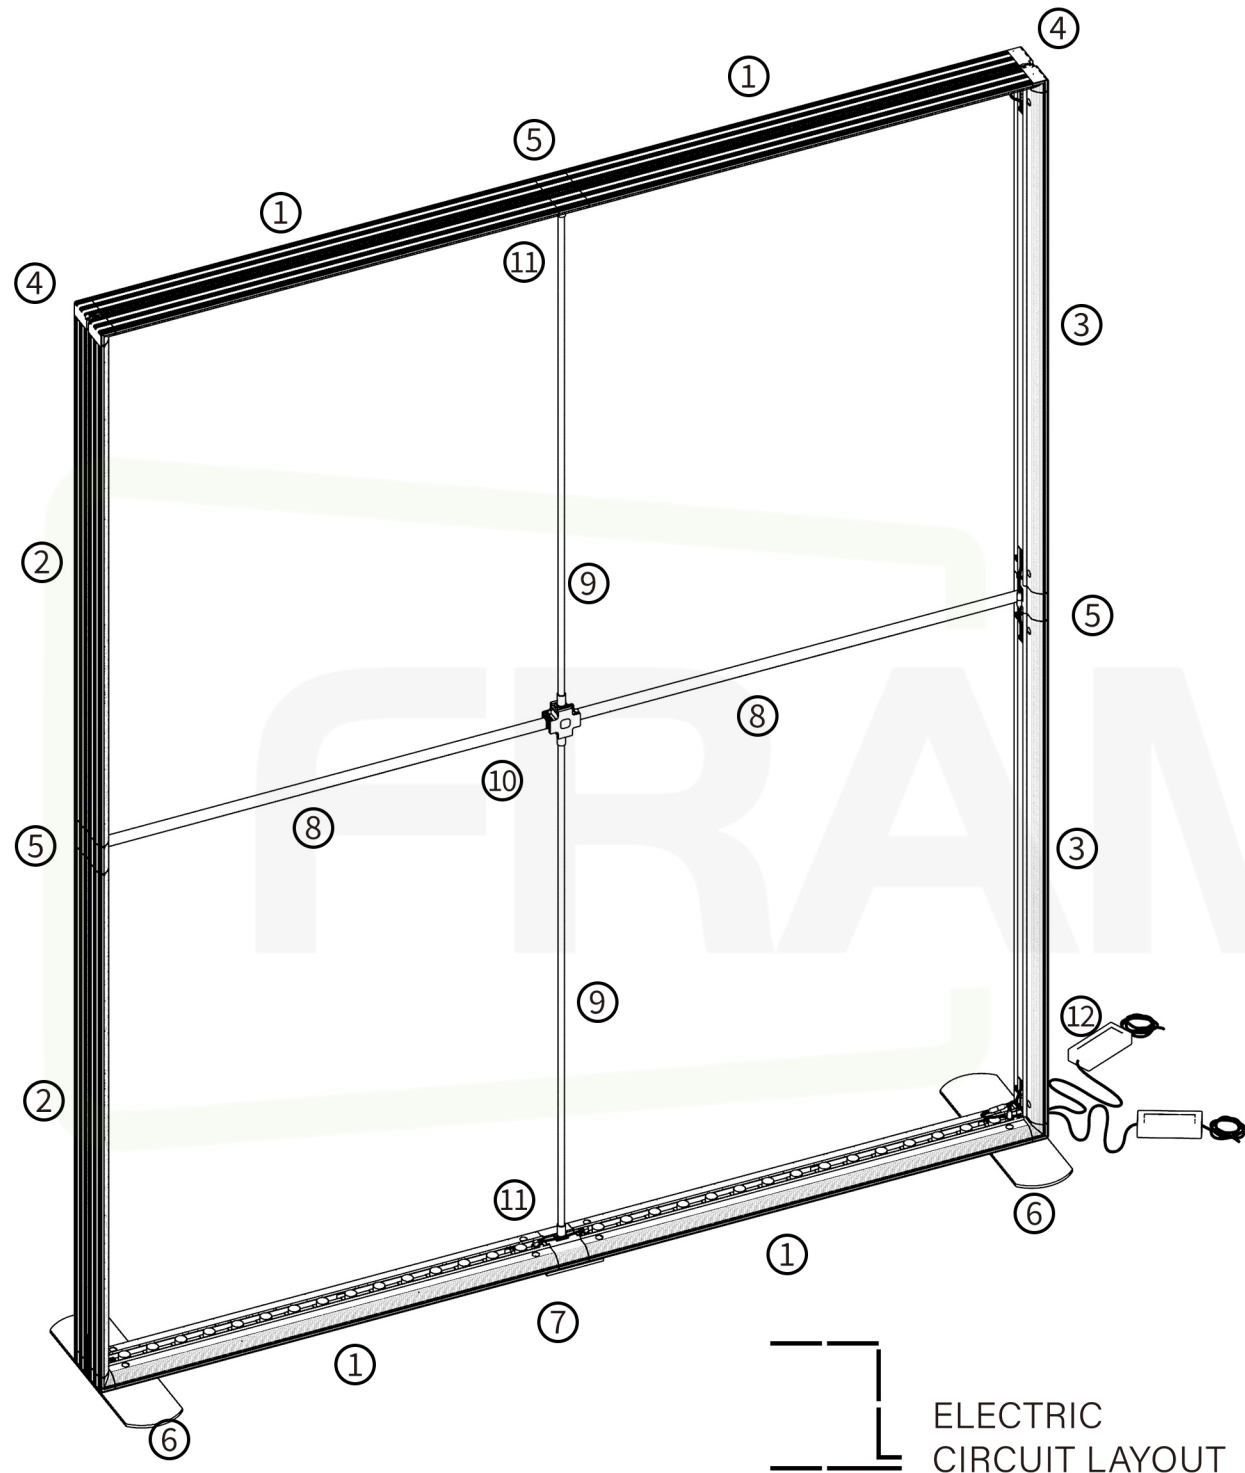

# 2000mm SEG Lightbox

## Installation Guide

1500/1850/2000X1500(1000+500)  
 1500/1850/2000X2000(1000+1000)  
 1500/1850/2000X2250(1250+1000)  
 1500/1850/2000X2500(1250+1250)

- ①  Horizontal Profile x 4
- ②  Vertical Profile x 2
- ③  Extrusion for female & male connecting wire x 2
- ④  Corner Part x 2
- ⑤  Connector Part x 3
- ⑥  Base Foot x 2
- ⑦  Base Foot x 1  
Using For Big Size
- ⑧  Support Pole x 2
- ⑨  Round Shape Support Pole x 2
- ⑩  Cross Part x 1
- ⑪  Double Male Connecting Wire x 2
- ⑫  Power Supply x 2

1500/1850/2000X2500(1000+1000+500)  
1500/1850/2000X3000(1000+1000+1000)