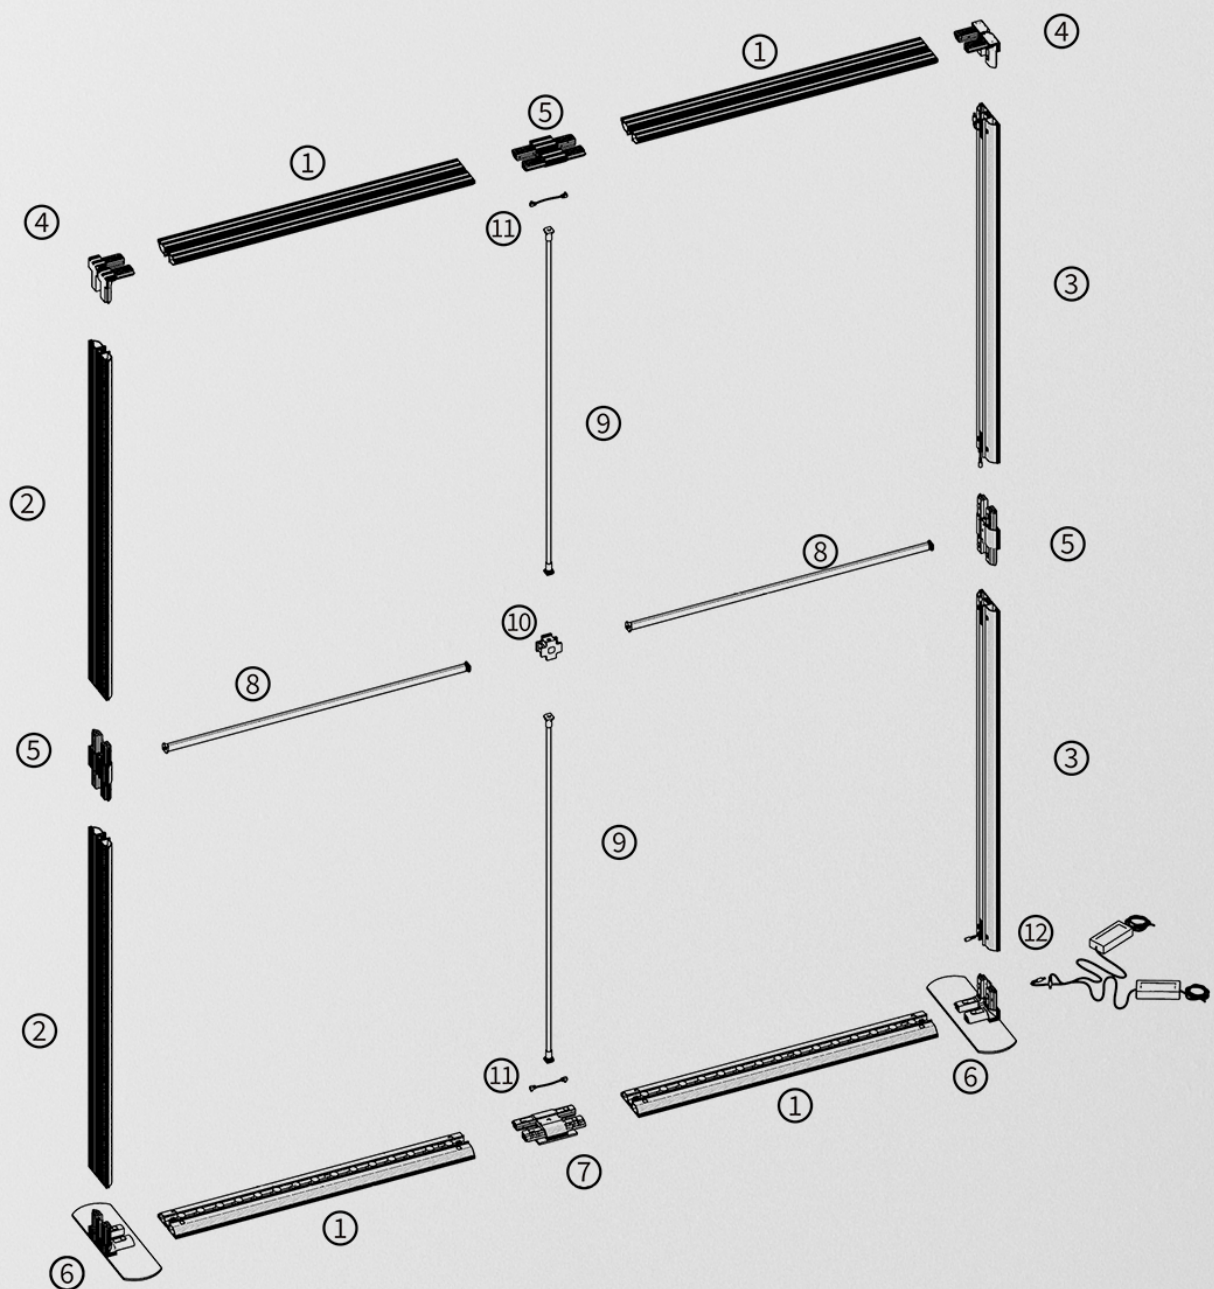

# 2000mm SEG Lightbox

## Installation Guide

1500/1850/2000X1500(1000+500)  
 1500/1850/2000X2000(1000+1000)  
 1500/1850/2000X2250(1250+1000)  
 1500/1850/2000X2500(1250+1250)

- ①  Horizontal Profile x 4
- ②  Vertical Profile x 2
- ③  Extrusion for female & male connecting wire x 2
- ④  Corner Part x 2
- ⑤  Connector Part x 3
- ⑥  Base Foot x 2
- ⑦  Base Foot x 1  
Using For Big Size
- ⑧  Support Pole x 2
- ⑨  Round Shape Support Pole x 2
- ⑩  Cross Part x 1
- ⑪  Double Male Connecting Wire x 2
- ⑫  Power Supply x 2

1

2

3

4

5

6

7

8

1500/1850/2000X2500(1000+1000+500)  
1500/1850/2000X3000(1000+1000+1000)