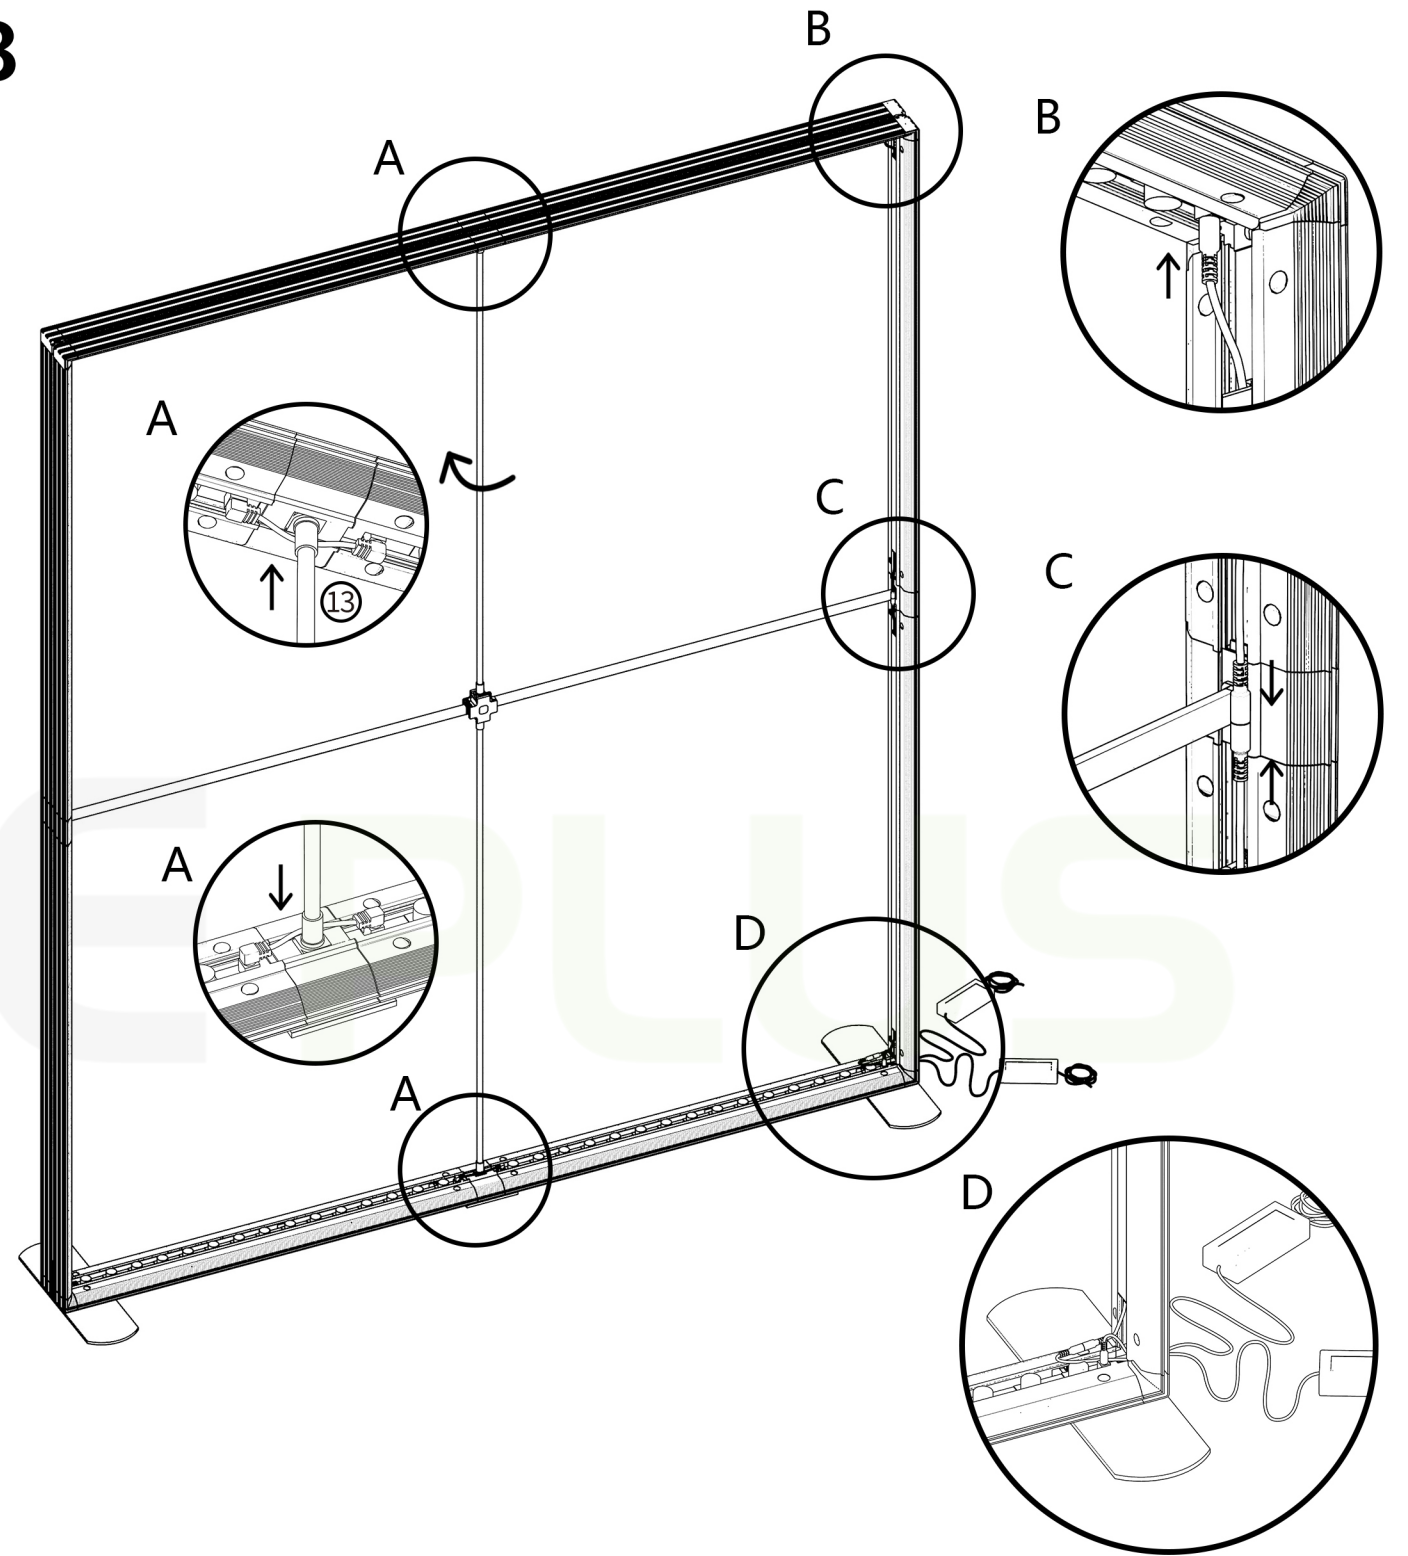

## Installation Guide

1500/1850/2000X1500(1000+500)  
 1500/1850/2000X2000(1000+1000)  
 1500/1850/2000X2250(1250+1000)  
 1500/1850/2000X2500(1250+1250)

- ①  Horizontal Profile x 4
- ②  Vertical Profile x 2
- ③  Extrusion for female & male connecting wire x 2
- ④  Corner Part x 2
- ⑤  Connector Part x 3
- ⑥  Base Foot x 2
- ⑦  Base Foot x 1  
Using For Big Size
- ⑧  Support Pole x 2
- ⑨  Round Shape Support Pole x 2
- ⑩  Cross Part x 1
- ⑪  Double Male Connecting Wire x 2
- ⑫  Power Supply x 2

1500/1850/2000X2500(1000+1000+500)  
1500/1850/2000X3000(1000+1000+1000)