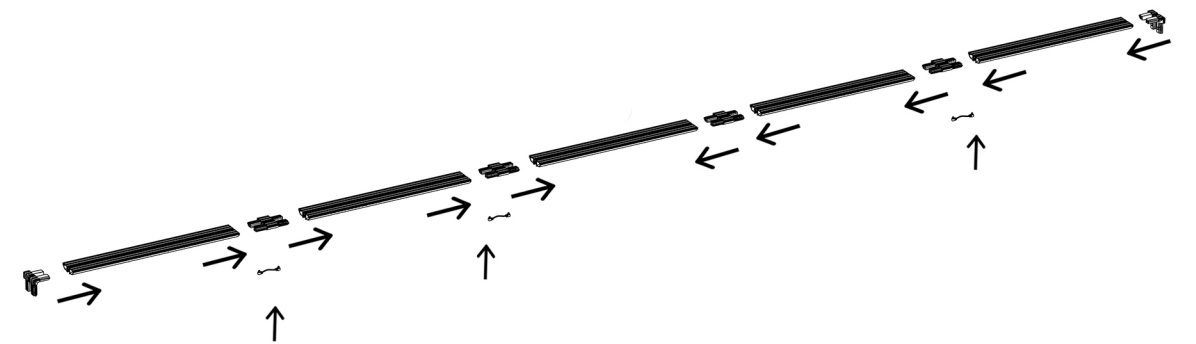

5000mm SEG Lightbox

Installation Guide

4500/4850/5000X1500(1000+500)
 4500/4850/5000X2000(1000+1000)
 4500/4850/5000X2250(1250+1000)
 4500/4850/5000X2500(1250+1250)

Horizontal Profile x 10

Extrusion for female & male connecting wire x 4

Corner Part x 2

Connector Part x 6

Base Foot x 2

Base Foot x 2
Using For Big Size

Base Foot x 2
Using For Big Size

Support Pole x 5

Round Shape Support Pole x 8

Cross Part x 4

Double Male Connecting Wire x 6

Power Supply x 4

1

2

3

4

5

6