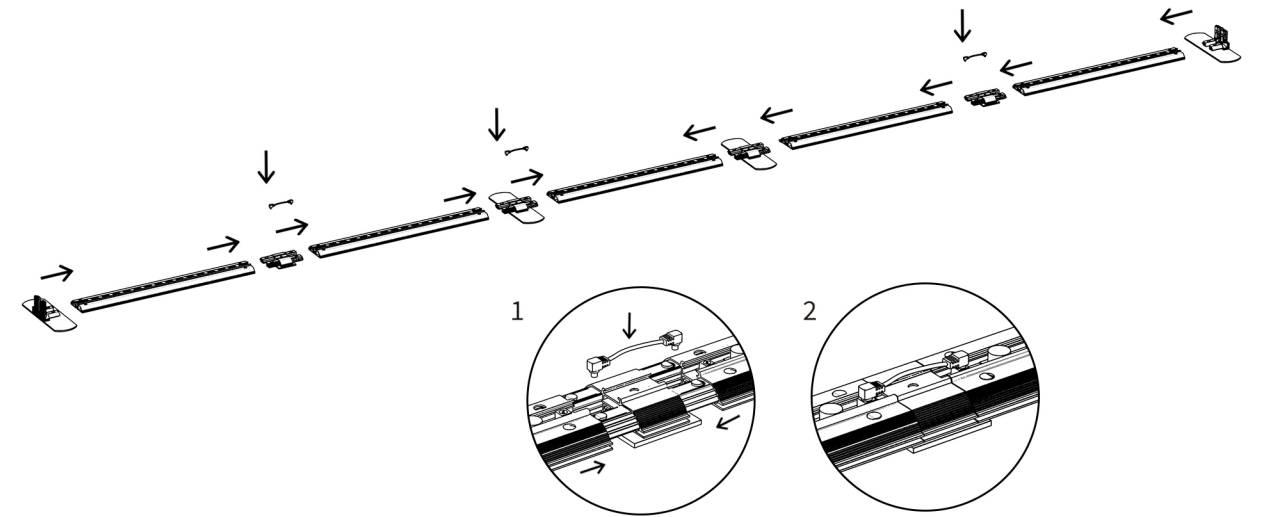

5000mm SEG Lightbox

Installation Guide

4500/4850/5000X1500(1000+500)
 4500/4850/5000X2000(1000+1000)
 4500/4850/5000X2250(1250+1000)
 4500/4850/5000X2500(1250+1250)

Horizontal Profile x 10

Extrusion for female & male connecting wire x 4

Corner Part x 2

Connector Part x 6

Base Foot x 2

Base Foot x 2
Using For Big Size

Base Foot x 2
Using For Big Size

Support Pole x 5

Round Shape Support Pole x 8

Cross Part x 4

Double Male Connecting Wire x 6

Power Supply x 4

1

2

3

4

5

6