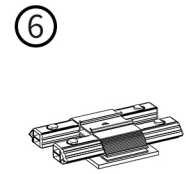

5000mm SEG Lightbox

Installation Guide

4500/4850/5000X1500(1000+500)
 4500/4850/5000X2000(1000+1000)
 4500/4850/5000X2250(1250+1000)
 4500/4850/5000X2500(1250+1250)

Horizontal Profile x 10

Extrusion for female & male connecting wire x 4

Corner Part x 2

Connector Part x 6

Base Foot x 2

Base Foot x 2
Using For Big Size

Base Foot x 2
Using For Big Size

Support Pole x 5

Round Shape Support Pole x 8

Cross Part x 4