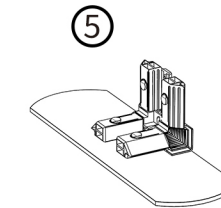

5000mm SEG Lightbox

Installation Guide

4500/4850/5000X1500(1000+500)
 4500/4850/5000X2000(1000+1000)
 4500/4850/5000X2250(1250+1000)
 4500/4850/5000X2500(1250+1250)

Horizontal Profile x 10

Extrusion for female & male connecting wire x 4

Corner Part x 2

Connector Part x 6

Base Foot x 2

Base Foot x 2
Using For Big Size

Base Foot x 2
Using For Big Size

Support Pole x 5

Round Shape Support Pole x 8

Cross Part x 4