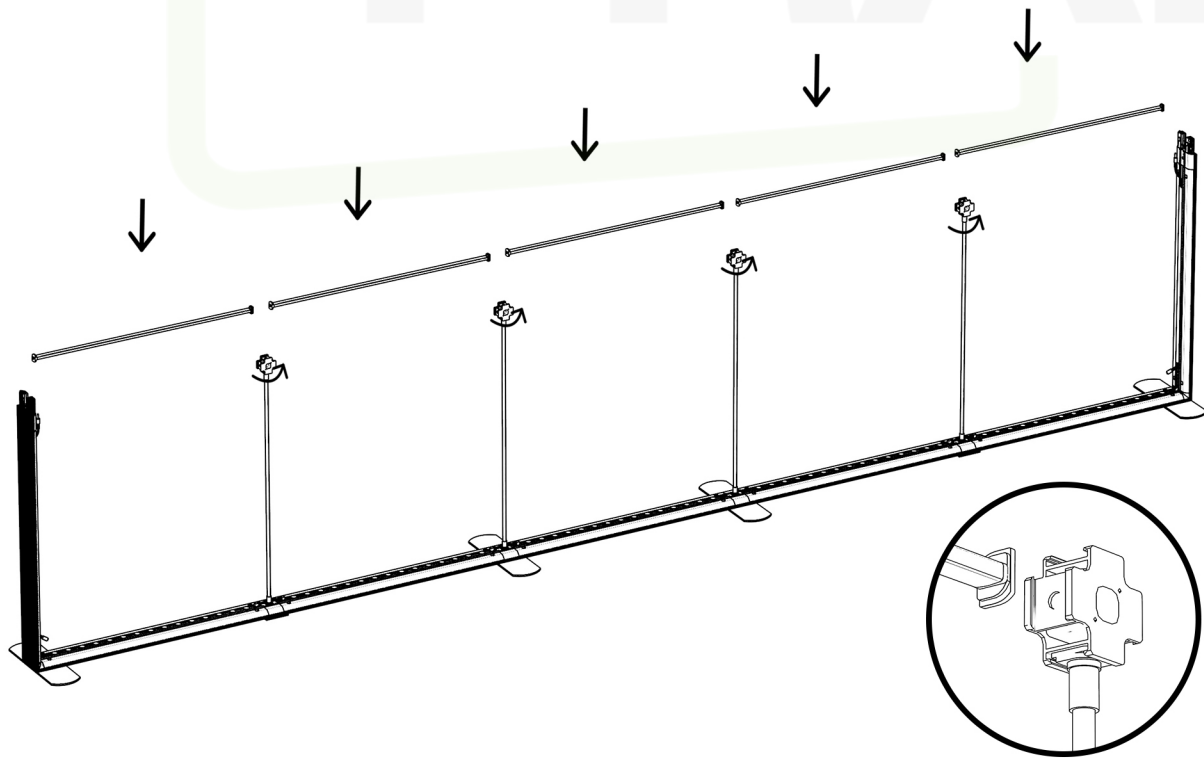

5000mm SEG Lightbox

Installation Guide

4500/4850/5000X1500(1000+500)
 4500/4850/5000X2000(1000+1000)
 4500/4850/5000X2250(1250+1000)
 4500/4850/5000X2500(1250+1250)

Horizontal Profile x 10

Extrusion for female & male connecting wire x 4

Corner Part x 2

Connector Part x 6

Base Foot x 2

Base Foot x 2
Using For Big Size

Base Foot x 2
Using For Big Size

Support Pole x 5

Round Shape Support Pole x 8

Cross Part x 4

Double Male Connecting Wire x 6

Power Supply x 4

1

2

3

4

5

6

7

8

4500/4850/5000X2500(1000+1000+500)