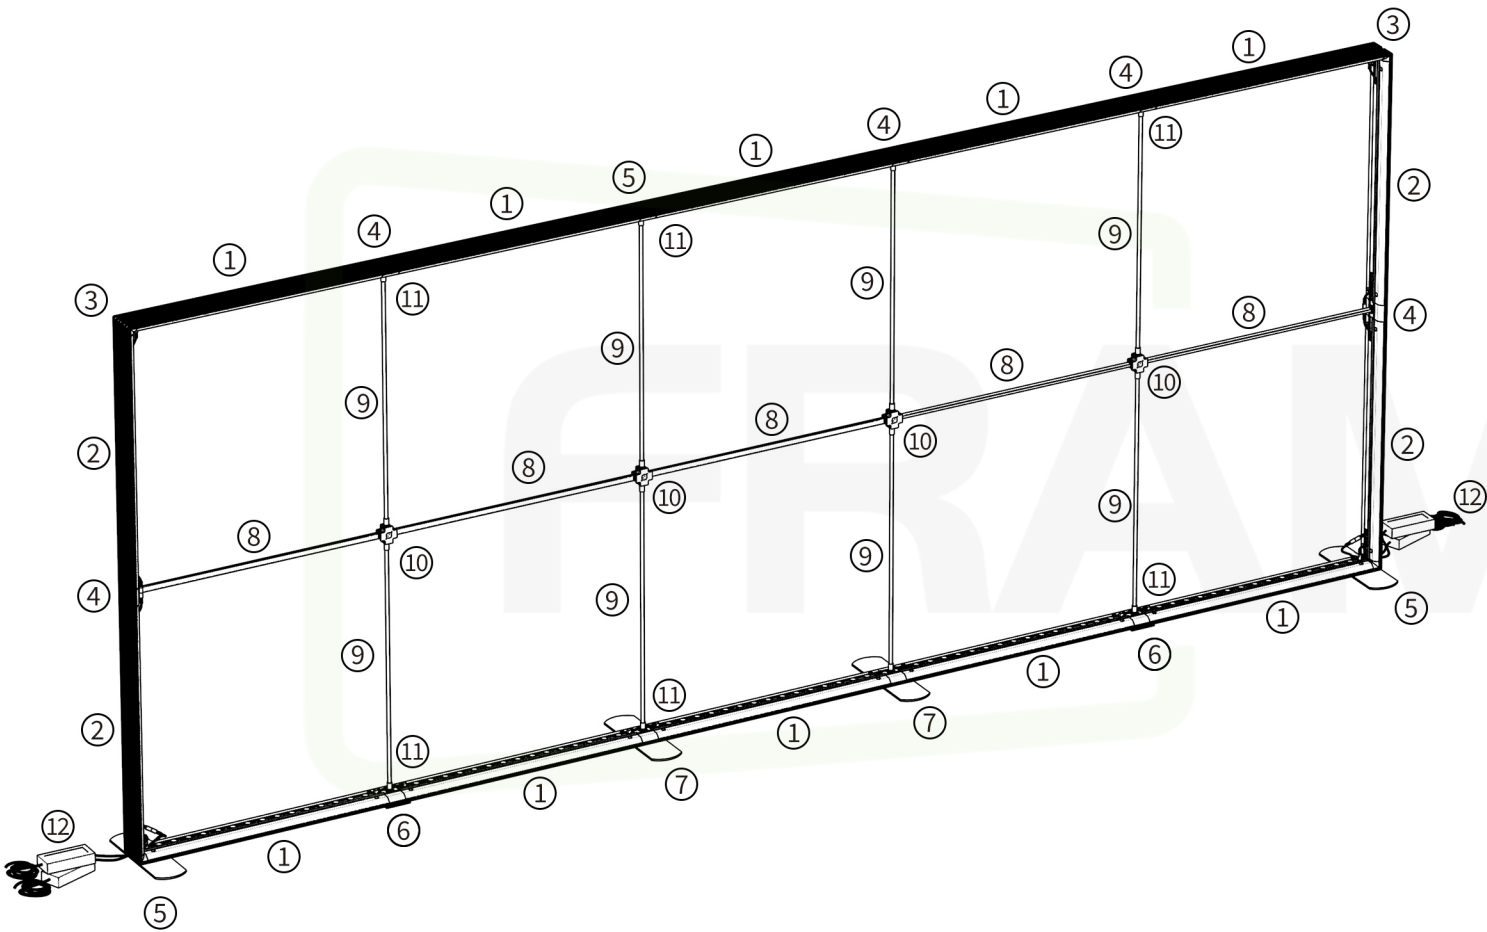

5000mm SEG Lightbox

Installation Guide

4500/4850/5000X1500(1000+500)
 4500/4850/5000X2000(1000+1000)
 4500/4850/5000X2250(1250+1000)
 4500/4850/5000X2500(1250+1250)

Horizontal Profile x 10

Extrusion for female & male connecting wire x 4

Corner Part x 2

Connector Part x 6

Base Foot x 2

Base Foot x 2
Using For Big Size

Base Foot x 2
Using For Big Size

Support Pole x 5

Round Shape Support Pole x 8

Cross Part x 4

7

8

4500/4850/5000X2500(1000+1000+500)