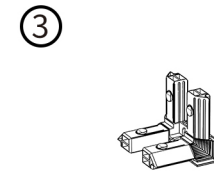

5000mm SEG Lightbox

Installation Guide

4500/4850/5000X1500(1000+500)
 4500/4850/5000X2000(1000+1000)
 4500/4850/5000X2250(1250+1000)
 4500/4850/5000X2500(1250+1250)

Horizontal Profile x 10

Extrusion for female & male connecting wire x 4

Corner Part x 2

Connector Part x 6

Base Foot x 2

Base Foot x 2
Using For Big Size

Base Foot x 2
Using For Big Size

Support Pole x 5

Round Shape Support Pole x 8

Cross Part x 4