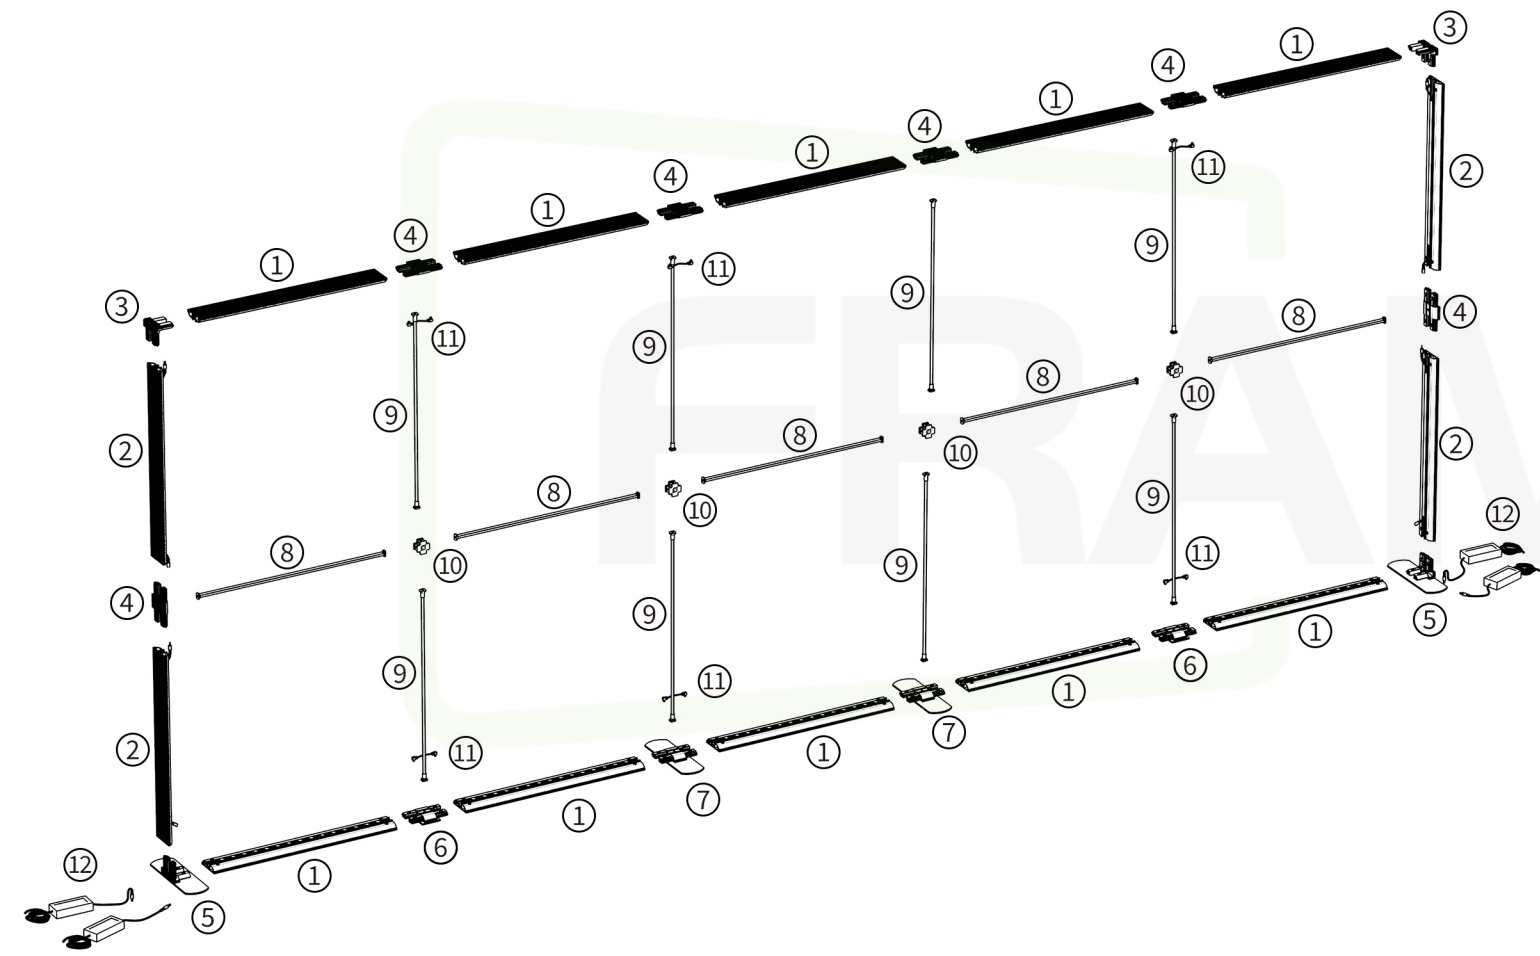

Corner Part x 2

Connector Part x 6

Base Foot x 2

Base Foot x 2
Using For Big Size

Base Foot x 2
Using For Big Size

Support Pole x 5

Round Shape Support Pole x 8

Cross Part x 4

Double Male Connecting Wire x 6

Power Supply x 4

1

2

3

4

5

6

7

8

4500/4850/5000X2500(1000+1000+500)