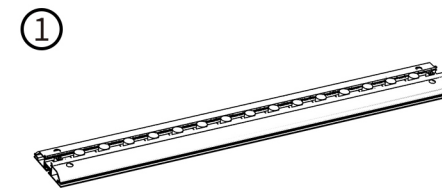

5000mm SEG Lightbox

Installation Guide

4500/4850/5000X1500(1000+500)
 4500/4850/5000X2000(1000+1000)
 4500/4850/5000X2250(1250+1000)
 4500/4850/5000X2500(1250+1250)

Horizontal Profile x 10

Extrusion for female & male connecting wire x 4

Corner Part x 2

Connector Part x 6

Base Foot x 2

Base Foot x 2
Using For Big Size

Base Foot x 2
Using For Big Size

Support Pole x 5

Round Shape Support Pole x 8

Cross Part x 4