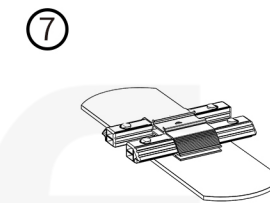

5000mm SEG Lightbox

Installation Guide

4500/4850/5000X1500(1000+500)
 4500/4850/5000X2000(1000+1000)
 4500/4850/5000X2250(1250+1000)
 4500/4850/5000X2500(1250+1250)

Horizontal Profile x 10

Extrusion for female & male connecting wire x 4

Corner Part x 2

Connector Part x 6

Base Foot x 2

Base Foot x 2
Using For Big Size

Base Foot x 2
Using For Big Size

Support Pole x 5

Round Shape Support Pole x 8

Cross Part x 4