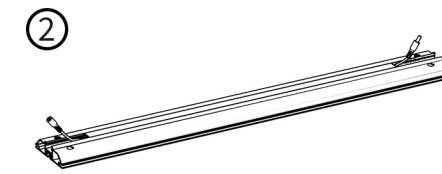

5000mm SEG Lightbox

Installation Guide

4500/4850/5000X1500(1000+500)
 4500/4850/5000X2000(1000+1000)
 4500/4850/5000X2250(1250+1000)
 4500/4850/5000X2500(1250+1250)

Horizontal Profile x 10

Extrusion for female & male connecting wire x 4

Corner Part x 2

Connector Part x 6

Base Foot x 2

Base Foot x 2
Using For Big Size

Base Foot x 2
Using For Big Size

Support Pole x 5

Round Shape Support Pole x 8

Cross Part x 4