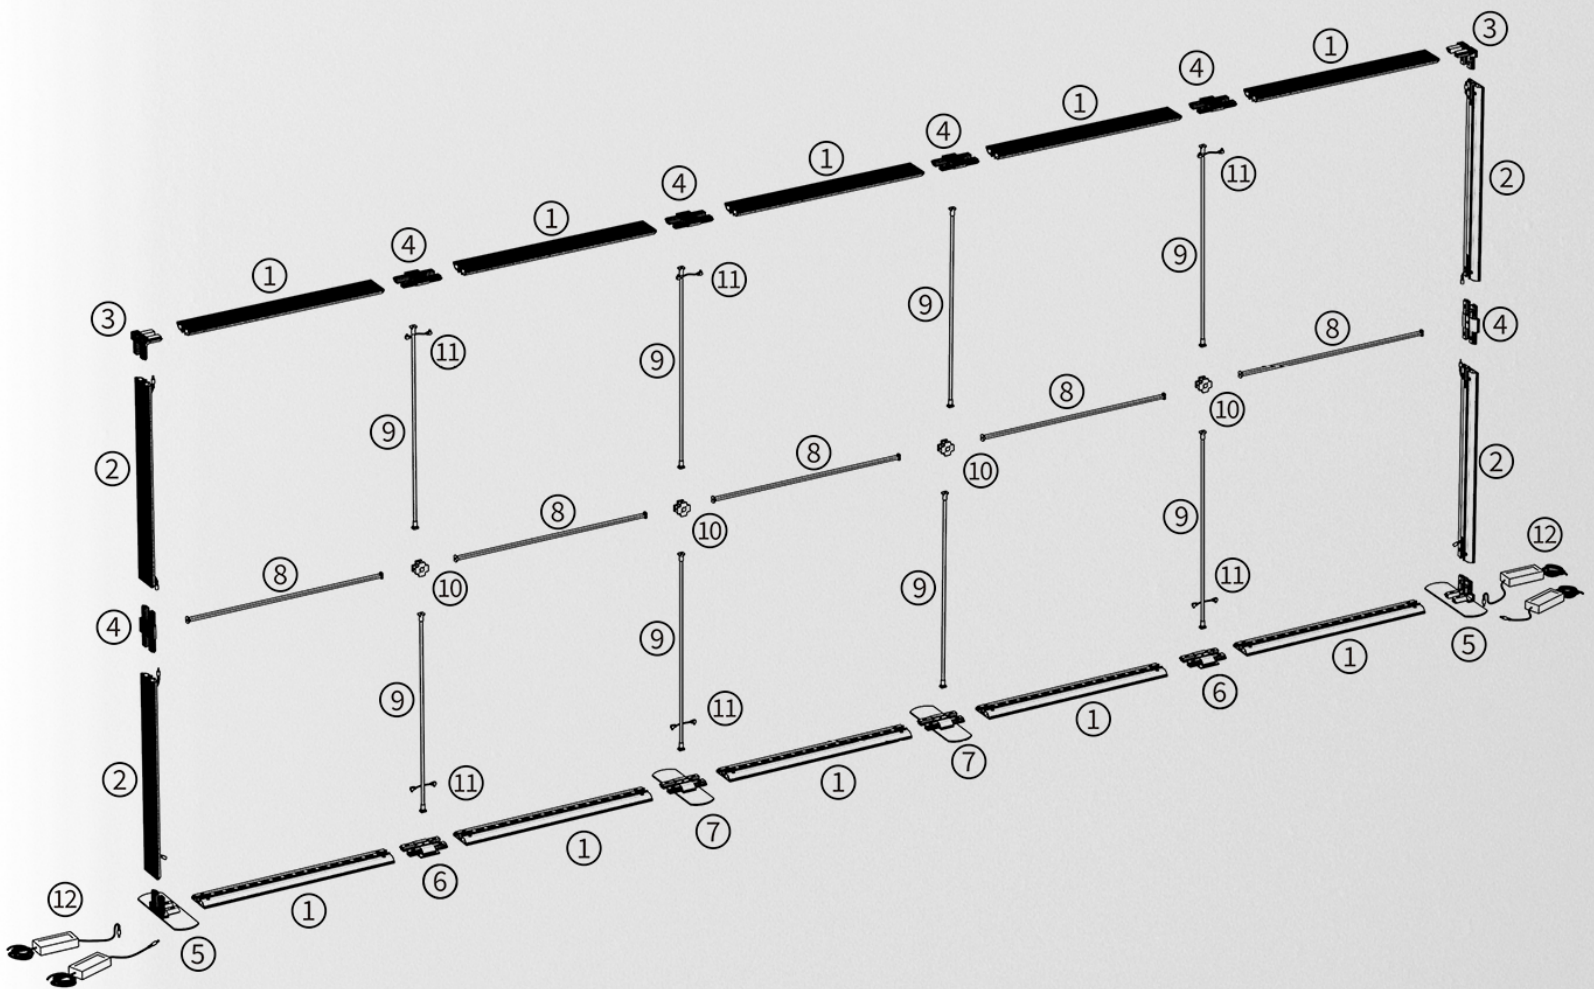

5000mm SEG Lightbox

Installation Guide

4500/4850/5000X1500(1000+500)
 4500/4850/5000X2000(1000+1000)
 4500/4850/5000X2250(1250+1000)
 4500/4850/5000X2500(1250+1250)

Horizontal Profile x 10

Extrusion for female & male connecting wire x 4

Corner Part x 2

Connector Part x 6

Base Foot x 2

Base Foot x 2
Using For Big Size

Base Foot x 2
Using For Big Size

Support Pole x 5

Round Shape Support Pole x 8

Cross Part x 4

Double Male Connecting Wire x 6

Power Supply x 4

1

2

3

4

5

6

7

8

4500/4850/5000X2500(1000+1000+500)