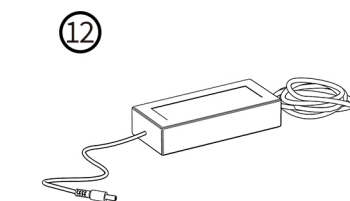

Power Supply x 4