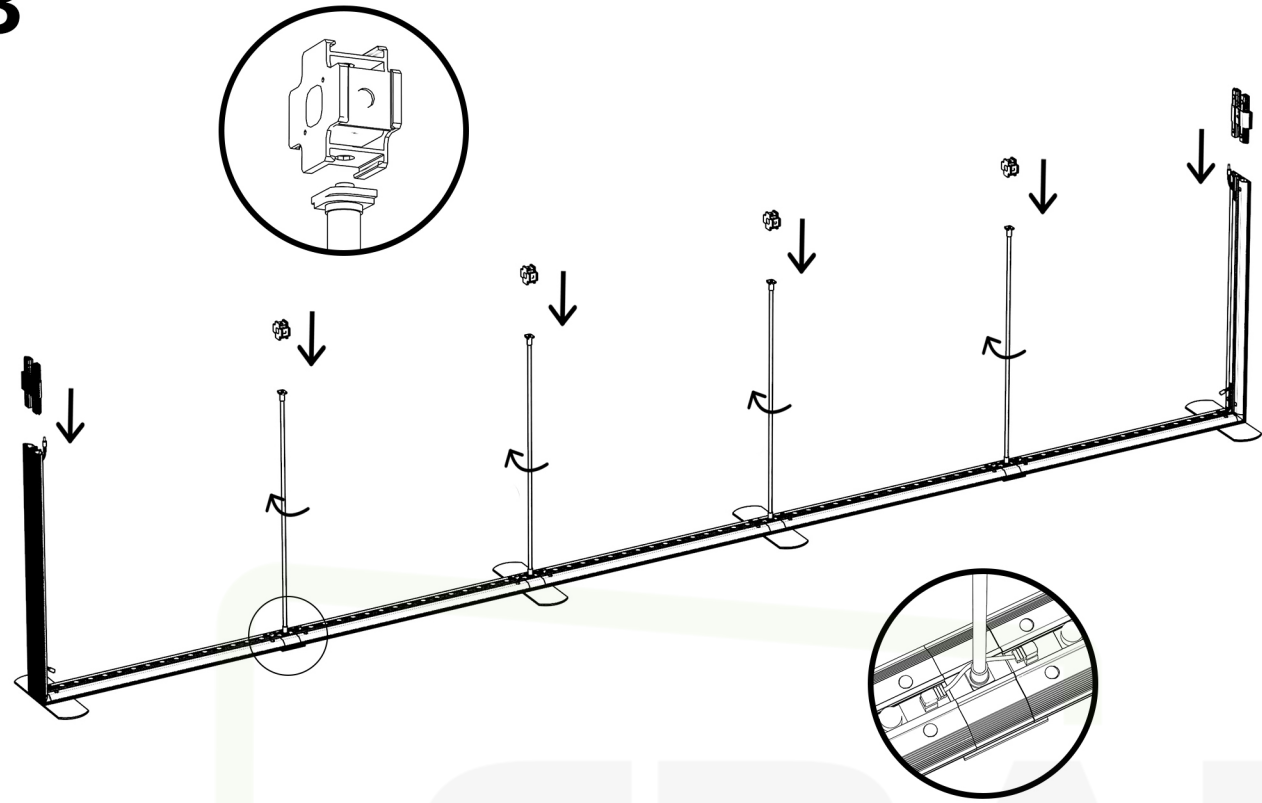

5000mm SEG Lightbox

Installation Guide

4500/4850/5000X1500(1000+500)
 4500/4850/5000X2000(1000+1000)
 4500/4850/5000X2250(1250+1000)
 4500/4850/5000X2500(1250+1250)

Horizontal Profile x 10

Extrusion for female & male connecting wire x 4

Corner Part x 2

Connector Part x 6

Base Foot x 2

Base Foot x 2
Using For Big Size

Base Foot x 2
Using For Big Size

Support Pole x 5

Round Shape Support Pole x 8

Cross Part x 4

Double Male Connecting Wire x 6

Power Supply x 4

1

2

3

4

5

6

7

8

4500/4850/5000X2500(1000+1000+500)