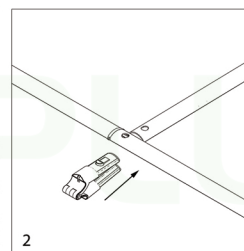

PDF

6000mm

Expand Foldable Lightbox

Installation Guide

INSTRUCTION

LIGHT BOX(6000x2000/2250/2500)

1. Remove all accessories from the packaging and place them on the ground.
2. Before assembly, ensure that there is sufficient space and that there are no pedestrians in the vicinity.
3. Be sure to assemble the light box on the ground.

5

6

7

8

9

INSTALLATION FABRIC

CONNECT THE POWER CORD