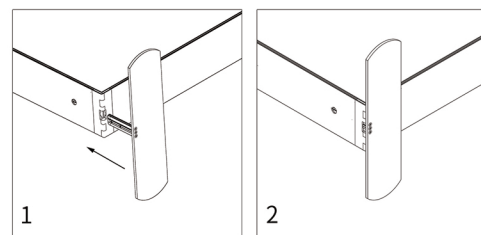

PDF

6000mm

Expand Foldable Lightbox

Installation Guide

INSTRUCTION

LIGHT BOX(6000x2000/2250/2500)

1. Remove all accessories from the packaging and place them on the ground.
2. Before assembly, ensure that there is sufficient space and that there are no pedestrians in the vicinity.
3. Be sure to assemble the light box on the ground.