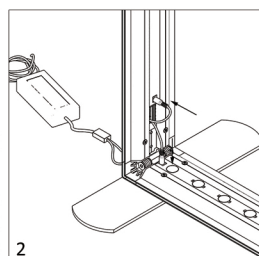

PDF

6000mm

Expand Foldable Lightbox

Installation Guide

INSTRUCTION

LIGHT BOX(6000x2000/2250/2500)

1. Remove all accessories from the packaging and place them on the ground.
2. Before assembly, ensure that there is sufficient space and that there are no pedestrians in the vicinity.
3. Be sure to assemble the light box on the ground.

5

6

7

8

9

INSTALLATION FABRIC

CONNECT THE POWER CORD