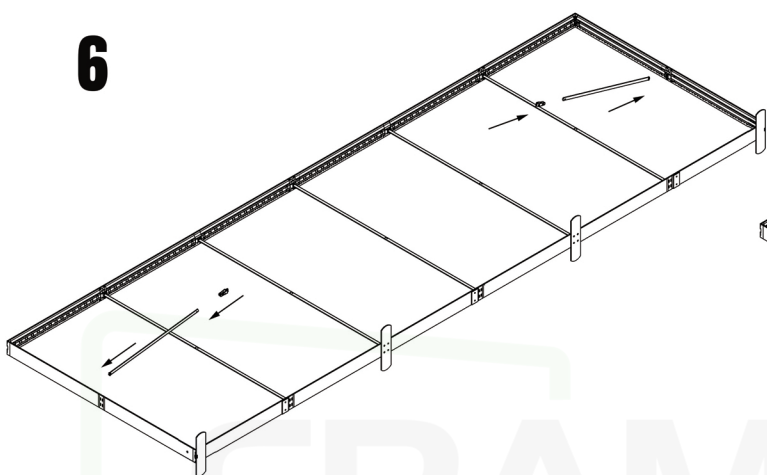

PDF

6000mm

Expand Foldable Lightbox

Installation Guide

INSTRUCTION

LIGHT BOX(6000x2000/2250/2500)

1. Remove all accessories from the packaging and place them on the ground.
2. Before assembly, ensure that there is sufficient space and that there are no pedestrians in the vicinity.
3. Be sure to assemble the light box on the ground.

5

6

7

8

9

INSTALLATION FABRIC

CONNECT THE POWER CORD