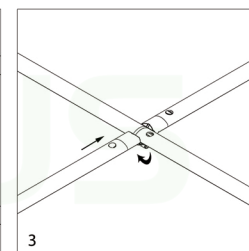

PDF

6000mm

Expand Foldable Lightbox

Installation Guide

INSTRUCTION

LIGHT BOX(6000x2000/2250/2500)

1. Remove all accessories from the packaging and place them on the ground.
2. Before assembly, ensure that there is sufficient space and that there are no pedestrians in the vicinity.
3. Be sure to assemble the light box on the ground.

5

6

7

8

9

INSTALLATION FABRIC

CONNECT THE POWER CORD