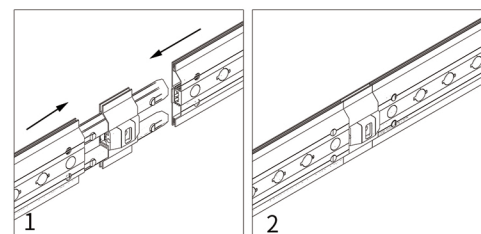

PDF

6000mm

Expand Foldable Lightbox

Installation Guide

INSTRUCTION

LIGHT BOX(6000x2000/2250/2500)

1. Remove all accessories from the packaging and place them on the ground.
2. Before assembly, ensure that there is sufficient space and that there are no pedestrians in the vicinity.
3. Be sure to assemble the light box on the ground.

5

6

7

8

9

INSTALLATION FABRIC

CONNECT THE POWER CORD