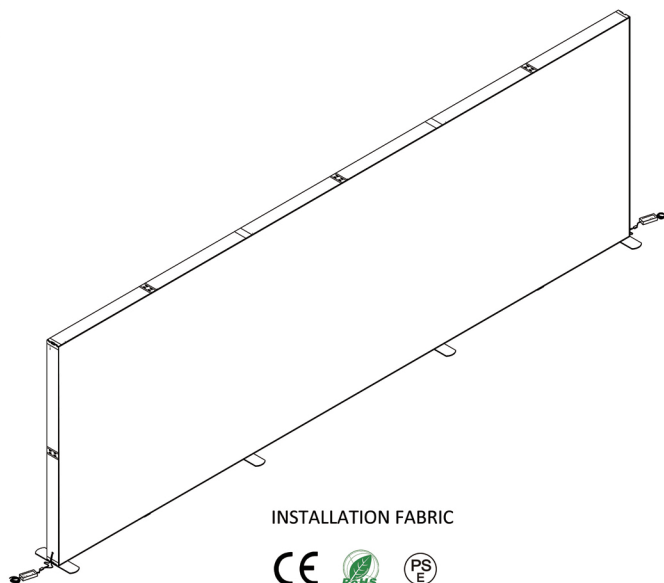

PDF

6000mm

Expand Foldable Lightbox

Installation Guide

INSTRUCTION

LIGHT BOX(6000x2000/2250/2500)

1. Remove all accessories from the packaging and place them on the ground.
2. Before assembly, ensure that there is sufficient space and that there are no pedestrians in the vicinity.
3. Be sure to assemble the light box on the ground.

5

6

7

8

9

INSTALLATION FABRIC

CONNECT THE POWER CORD