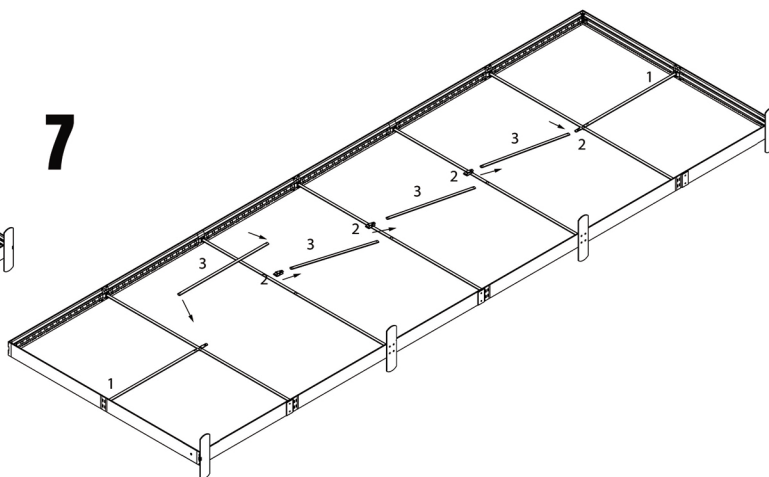

PDF

6000mm

Expand Foldable Lightbox

Installation Guide

INSTRUCTION

LIGHT BOX(6000x2000/2250/2500)

1. Remove all accessories from the packaging and place them on the ground.
2. Before assembly, ensure that there is sufficient space and that there are no pedestrians in the vicinity.
3. Be sure to assemble the light box on the ground.

5

6

7

8

9

INSTALLATION FABRIC

CONNECT THE POWER CORD