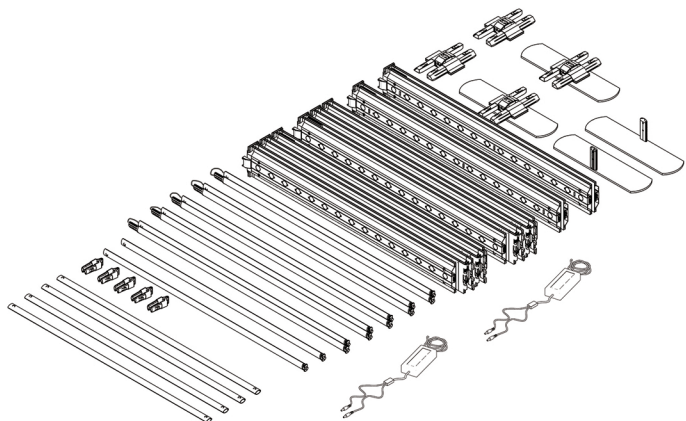

PDF

6000mm

Expand Foldable Lightbox

Installation Guide

INSTRUCTION

LIGHT BOX(6000x2000/2250/2500)

1. Remove all accessories from the packaging and place them on the ground.
2. Before assembly, ensure that there is sufficient space and that there are no pedestrians in the vicinity.
3. Be sure to assemble the light box on the ground.

5

6

7

8

9

INSTALLATION FABRIC

CONNECT THE POWER CORD