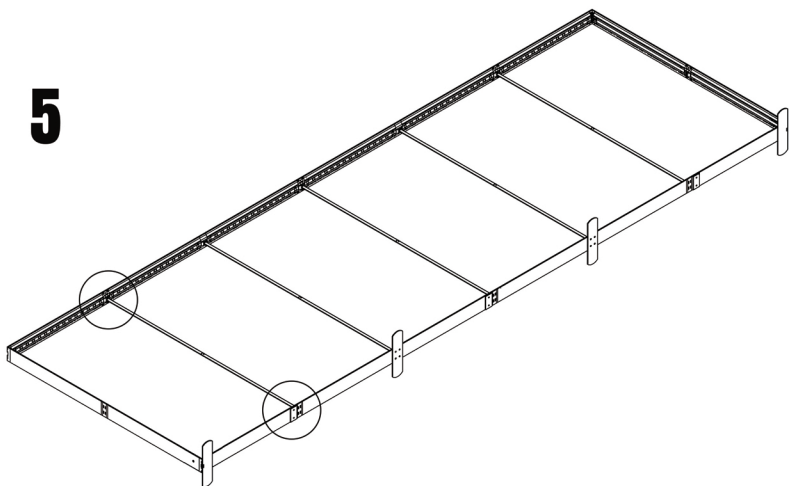

PDF

6000mm

Expand Foldable Lightbox

Installation Guide

INSTRUCTION

LIGHT BOX(6000x2000/2250/2500)

1. Remove all accessories from the packaging and place them on the ground.
2. Before assembly, ensure that there is sufficient space and that there are no pedestrians in the vicinity.
3. Be sure to assemble the light box on the ground.

5

6

7

8

9

INSTALLATION FABRIC

CONNECT THE POWER CORD