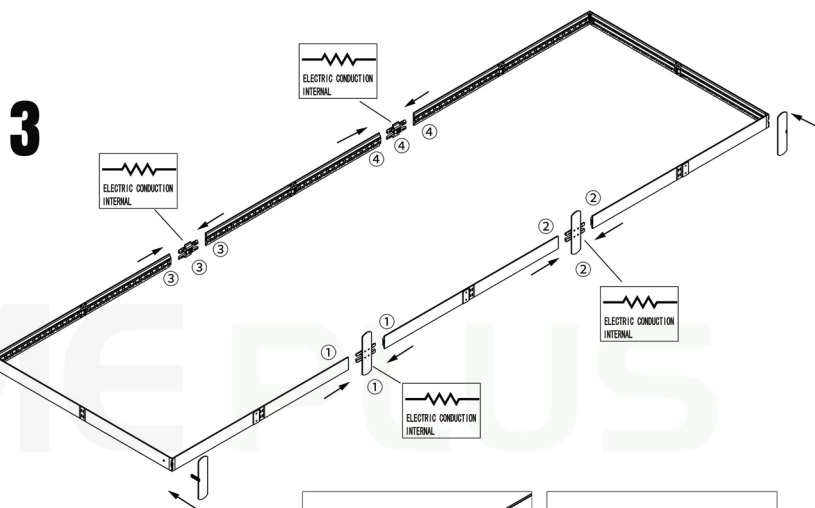

PDF

6000mm

Expand Foldable Lightbox

Installation Guide

INSTRUCTION

LIGHT BOX(6000x2000/2250/2500)

1. Remove all accessories from the packaging and place them on the ground.
2. Before assembly, ensure that there is sufficient space and that there are no pedestrians in the vicinity.
3. Be sure to assemble the light box on the ground.

5

6

7

8

9

INSTALLATION FABRIC

CONNECT THE POWER CORD