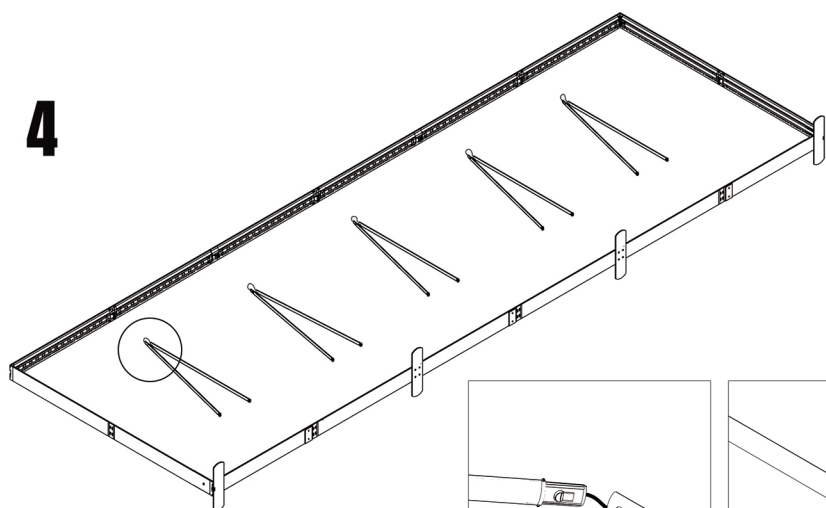

PDF

6000mm

Expand Foldable Lightbox

Installation Guide

INSTRUCTION

LIGHT BOX(6000x2000/2250/2500)

1. Remove all accessories from the packaging and place them on the ground.
2. Before assembly, ensure that there is sufficient space and that there are no pedestrians in the vicinity.
3. Be sure to assemble the light box on the ground.

5

6

7

8

9

INSTALLATION FABRIC

CONNECT THE POWER CORD