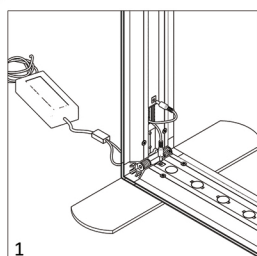

PDF

6000mm

Expand Foldable Lightbox

Installation Guide

INSTRUCTION

LIGHT BOX(6000x2000/2250/2500)

1. Remove all accessories from the packaging and place them on the ground.
2. Before assembly, ensure that there is sufficient space and that there are no pedestrians in the vicinity.
3. Be sure to assemble the light box on the ground.

5

6

7

8

9

INSTALLATION FABRIC

CONNECT THE POWER CORD