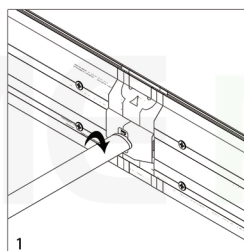

PDF

6000mm

Expand Foldable Lightbox

Installation Guide

INSTRUCTION

LIGHT BOX(6000x2000/2250/2500)

1. Remove all accessories from the packaging and place them on the ground.
2. Before assembly, ensure that there is sufficient space and that there are no pedestrians in the vicinity.
3. Be sure to assemble the light box on the ground.

5

6

7

8

9

INSTALLATION FABRIC

CONNECT THE POWER CORD