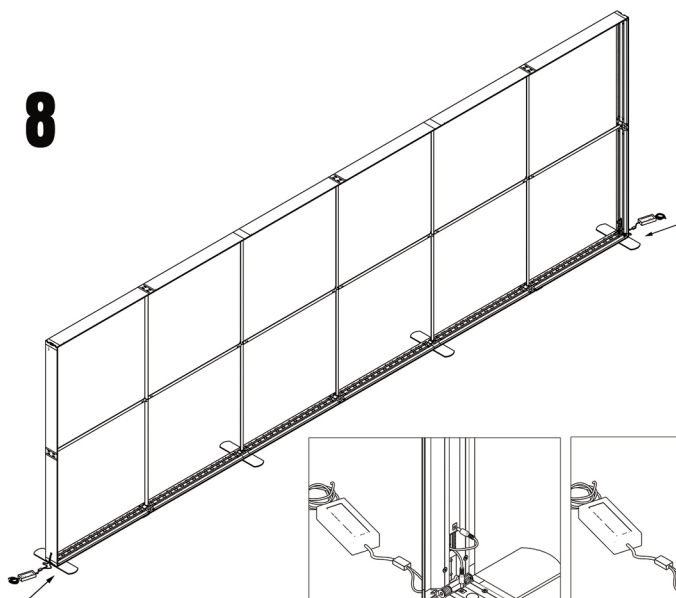

PDF

6000mm

Expand Foldable Lightbox

Installation Guide

INSTRUCTION

LIGHT BOX(6000x2000/2250/2500)

1. Remove all accessories from the packaging and place them on the ground.
2. Before assembly, ensure that there is sufficient space and that there are no pedestrians in the vicinity.
3. Be sure to assemble the light box on the ground.

5

6

7

8

9

INSTALLATION FABRIC

CONNECT THE POWER CORD