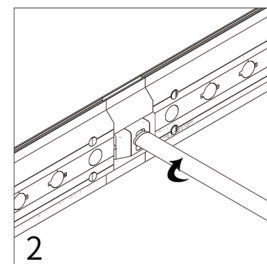

PDF

6000mm

Expand Foldable Lightbox

Installation Guide

INSTRUCTION

LIGHT BOX(6000x2000/2250/2500)

1. Remove all accessories from the packaging and place them on the ground.
2. Before assembly, ensure that there is sufficient space and that there are no pedestrians in the vicinity.
3. Be sure to assemble the light box on the ground.

5

6

7

8

9

INSTALLATION FABRIC

CONNECT THE POWER CORD