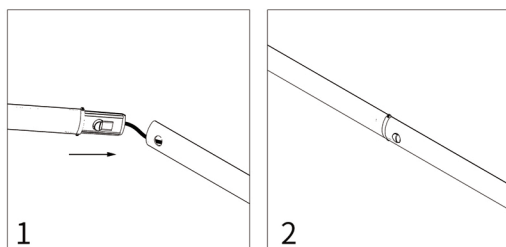

PDF

6000mm

Expand Foldable Lightbox

Installation Guide

INSTRUCTION

LIGHT BOX(6000x2000/2250/2500)

1. Remove all accessories from the packaging and place them on the ground.
2. Before assembly, ensure that there is sufficient space and that there are no pedestrians in the vicinity.
3. Be sure to assemble the light box on the ground.