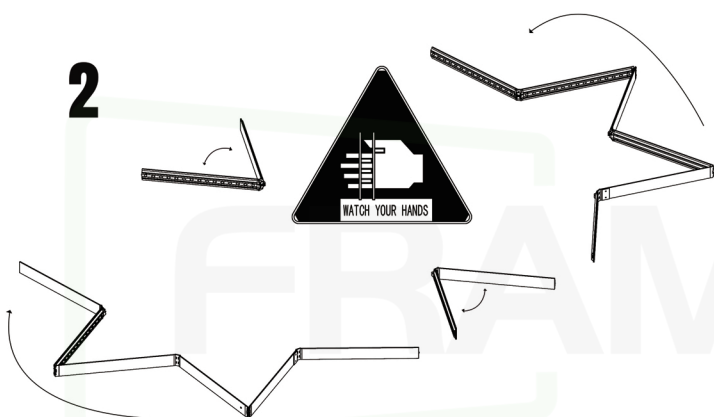

PDF

6000mm

Expand Foldable Lightbox

Installation Guide

INSTRUCTION

LIGHT BOX(6000x2000/2250/2500)

1. Remove all accessories from the packaging and place them on the ground.
2. Before assembly, ensure that there is sufficient space and that there are no pedestrians in the vicinity.
3. Be sure to assemble the light box on the ground.

5

6

7

8

9

INSTALLATION FABRIC

CONNECT THE POWER CORD