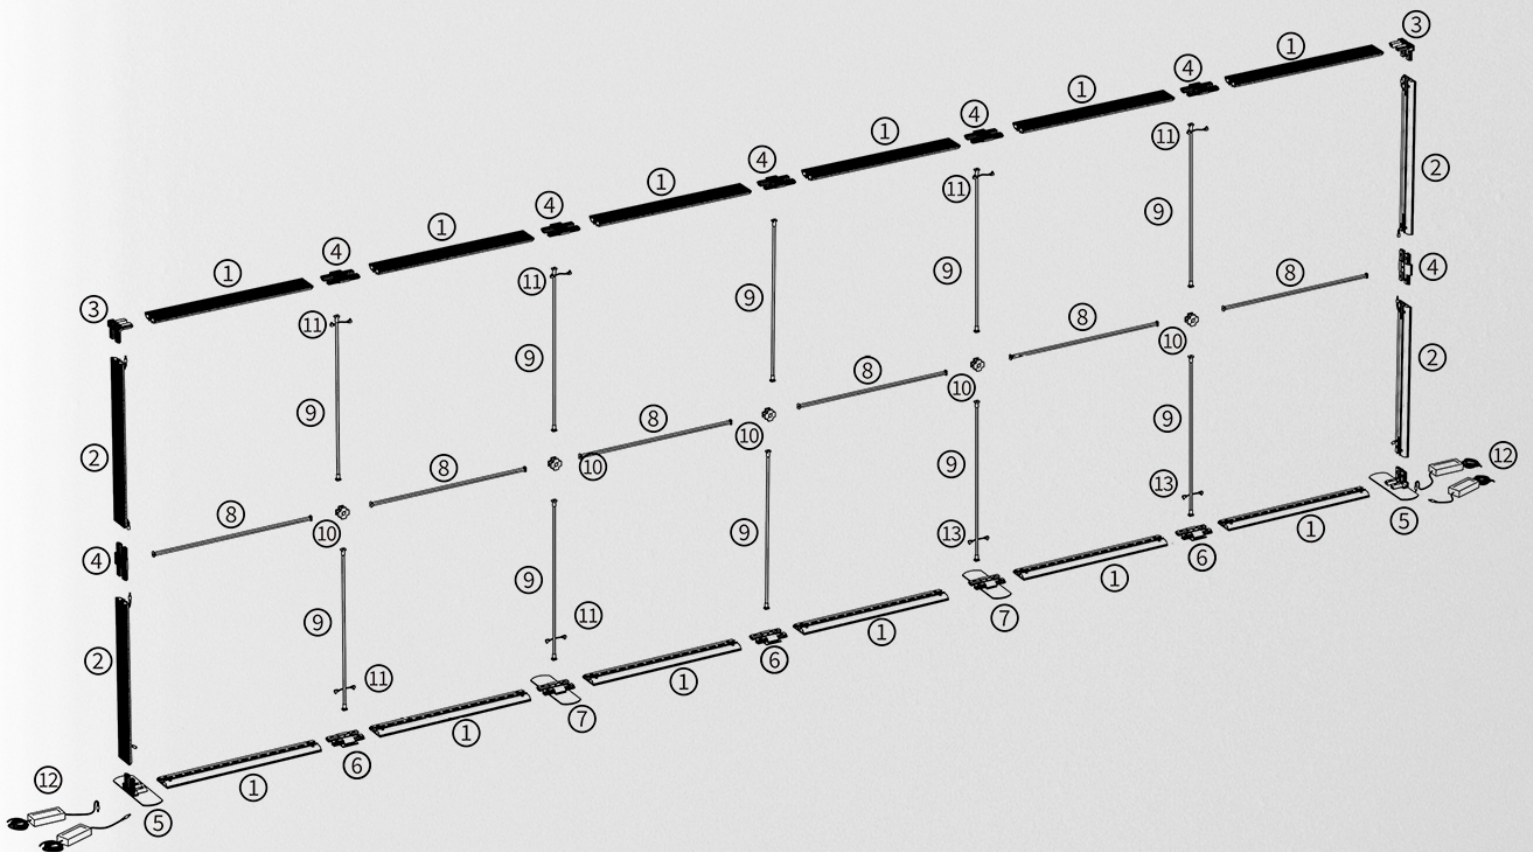

6000mm SEG Lightbox

Installation Guide

5500/5850/6000X1500(1000+500)
 5500/5850/6000X2000(1000+1000)
 5500/5850/6000X2250(1250+1000)
 5500/5850/6000X2500(1250+1250)

ELECTRIC CIRCUIT LAYOUT

Horizontal Profile x 12

Extrusion for female & male connecting wire x 4

Corner Part x 2

Connector Part x 7

Base Foot x 2

Base Foot x 3
Using For Big Size

Base Foot x 2
Using For Big Size

Support Pole x 6

Round Shape Support Pole x 10

Cross Part x 5

Double Male Connecting Wire x 8

Power Supply x 4

1

2

3

5

4

6

7

8

5500/5850/6000X2500(1000+1000+500)