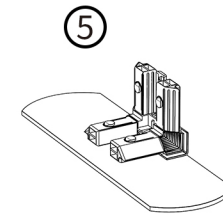

6000mm SEG Lightbox

Installation Guide

5500/5850/6000X1500(1000+500)
 5500/5850/6000X2000(1000+1000)
 5500/5850/6000X2250(1250+1000)
 5500/5850/6000X2500(1250+1250)

ELECTRIC CIRCUIT LAYOUT

Horizontal Profile x 12

Extrusion for female & male connecting wire x 4

Corner Part x 2

Connector Part x 7

Base Foot x 2

Base Foot x 3
Using For Big Size

Base Foot x 2
Using For Big Size

Support Pole x 6

Round Shape Support Pole x 10

Cross Part x 5

Double Male Connecting Wire x 8

Power Supply x 4

1

2

3

5

4