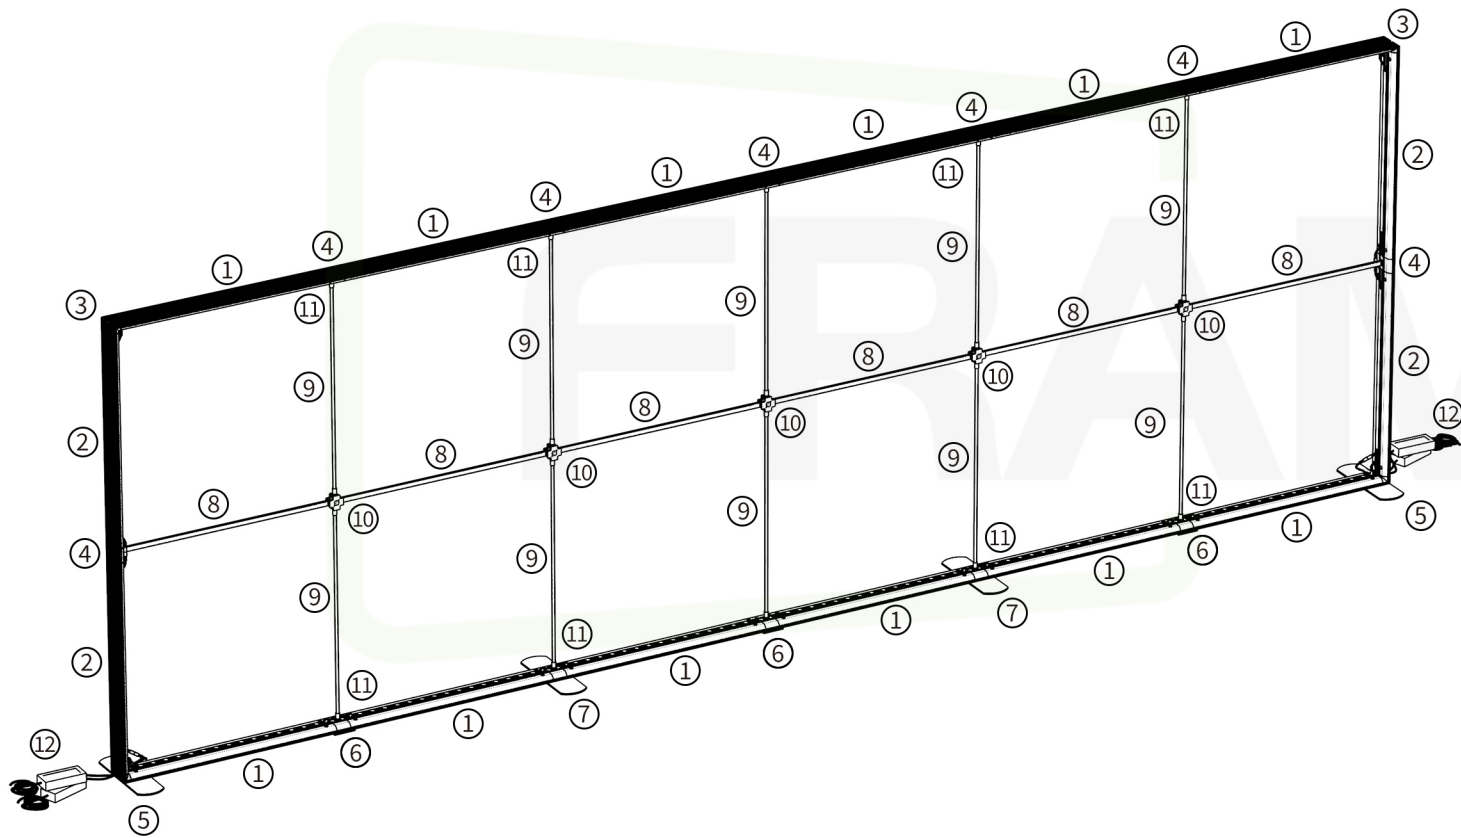

6000mm SEG Lightbox

Installation Guide

5500/5850/6000X1500(1000+500)
 5500/5850/6000X2000(1000+1000)
 5500/5850/6000X2250(1250+1000)
 5500/5850/6000X2500(1250+1250)

ELECTRIC CIRCUIT LAYOUT

Horizontal Profile x 12

Extrusion for female & male connecting wire x 4

Corner Part x 2

Connector Part x 7

Base Foot x 2

Base Foot x 3
Using For Big Size

Base Foot x 2
Using For Big Size

Support Pole x 6

Round Shape Support Pole x 10

Cross Part x 5

Double Male Connecting Wire x 8

Power Supply x 4

1

2

3

5

4

6

7

8

5500/5850/6000X2500(1000+1000+500)