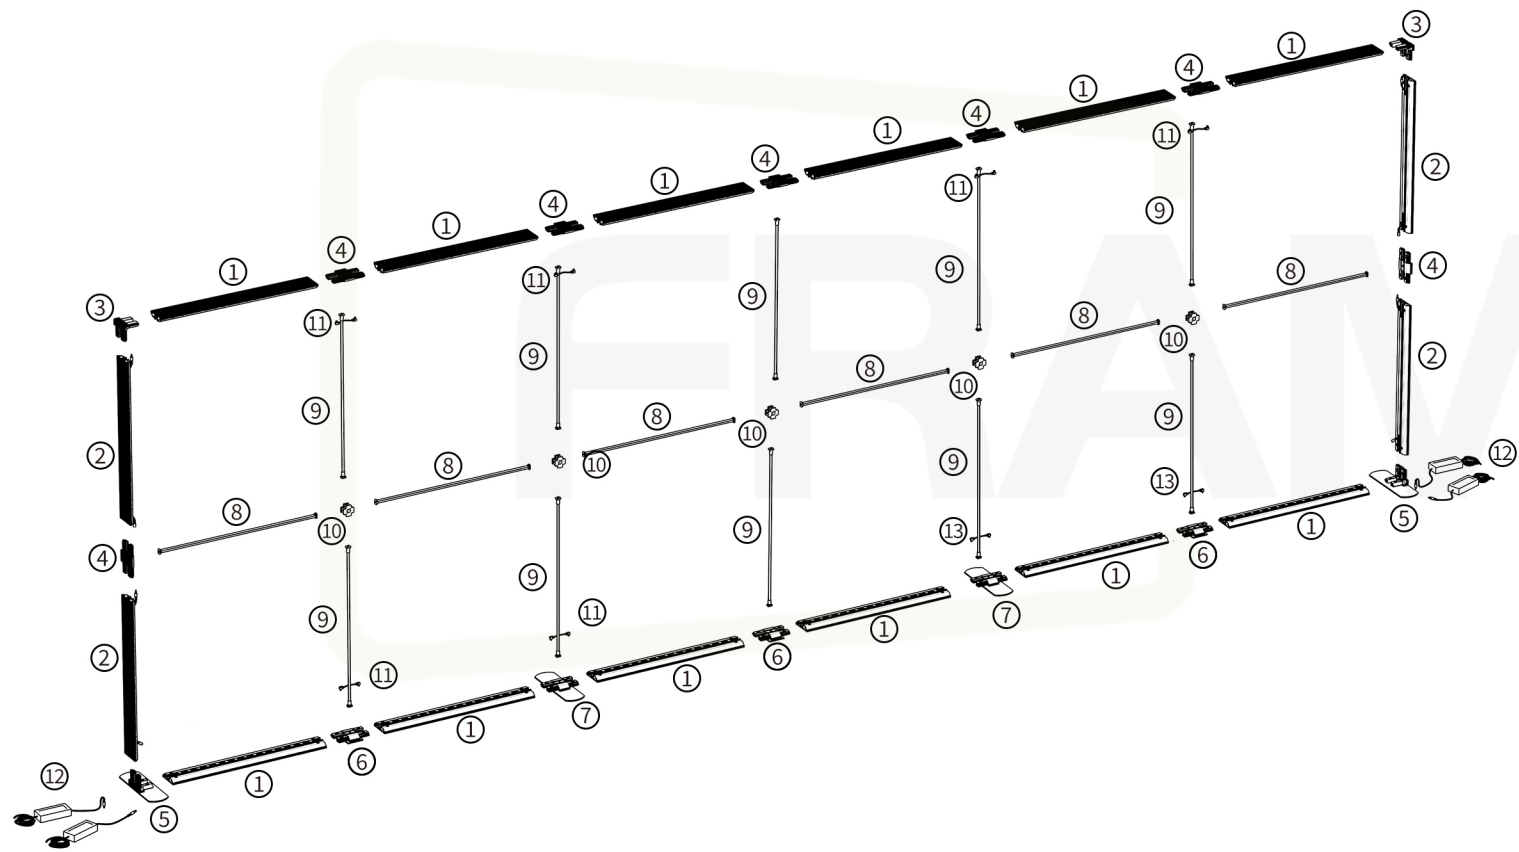

6000mm SEG Lightbox

Installation Guide

5500/5850/6000X1500(1000+500)
 5500/5850/6000X2000(1000+1000)
 5500/5850/6000X2250(1250+1000)
 5500/5850/6000X2500(1250+1250)

ELECTRIC CIRCUIT LAYOUT

Horizontal Profile x 12

Extrusion for female & male connecting wire x 4

Corner Part x 2

Connector Part x 7

Base Foot x 2

Base Foot x 3
Using For Big Size

Base Foot x 2
Using For Big Size

Support Pole x 6

Round Shape Support Pole x 10

Cross Part x 5

Double Male Connecting Wire x 8

Power Supply x 4

1

2

3

5

4

6

7

8

5500/5850/6000X2500(1000+1000+500)